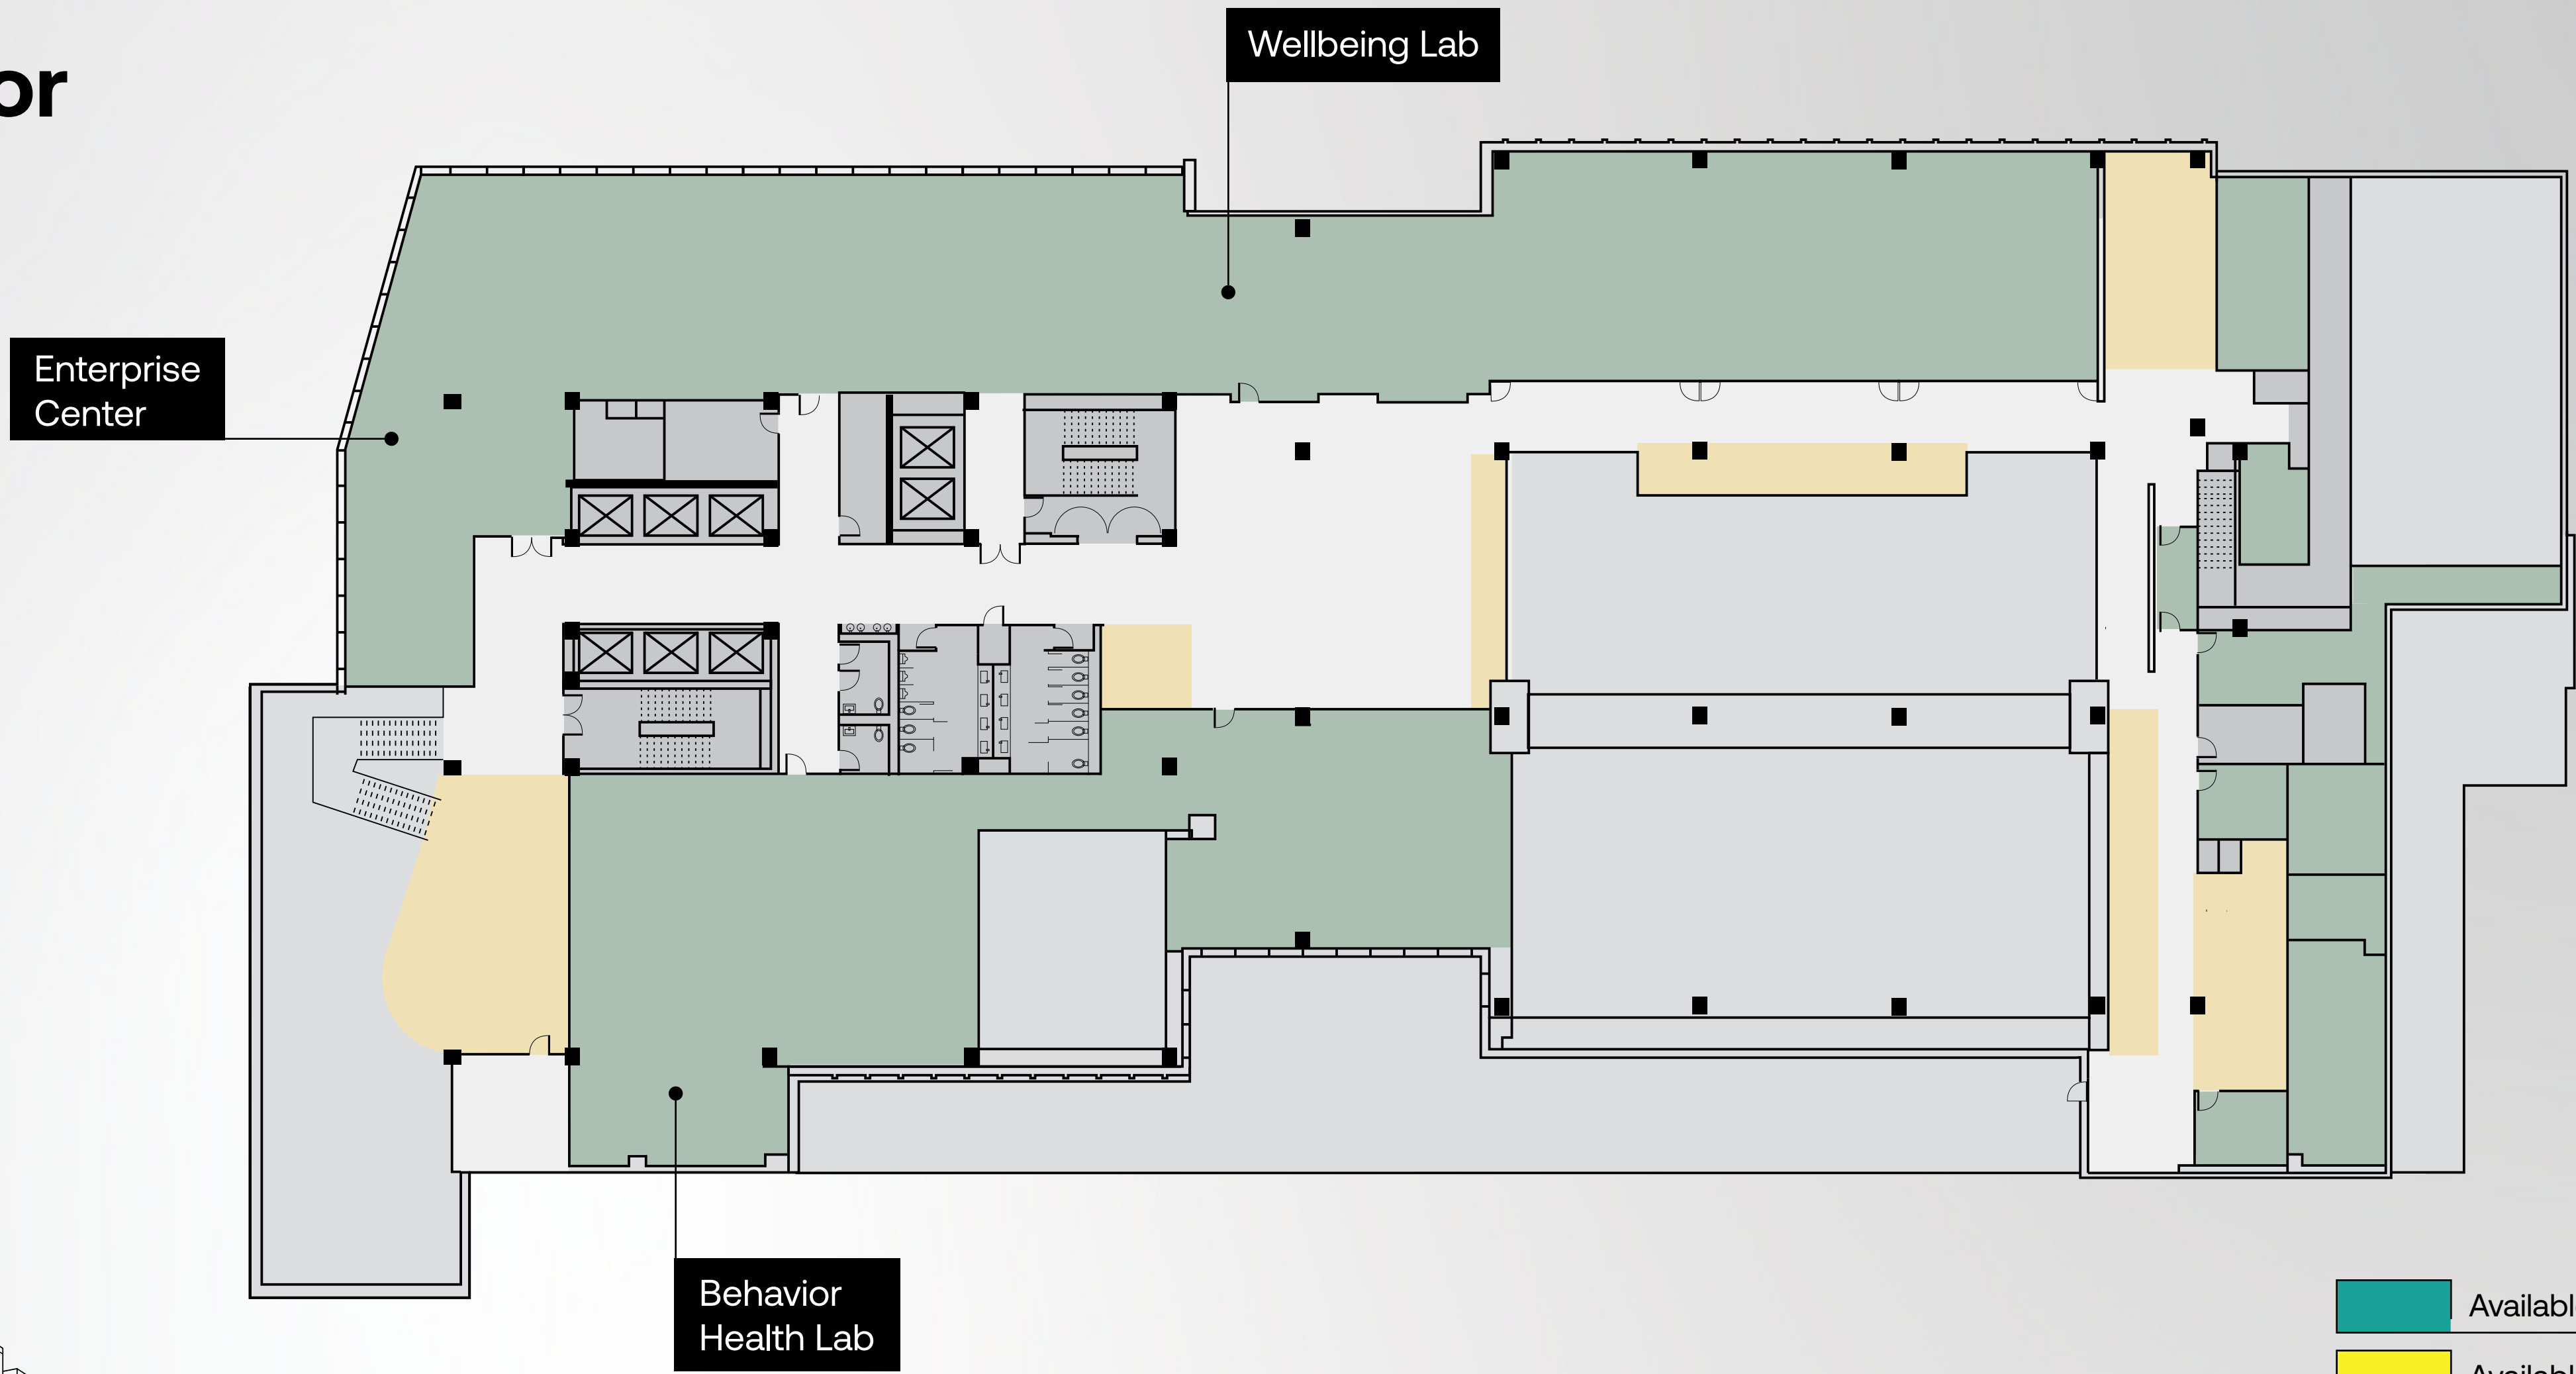

FUSE

at Mason Square

AVAILABLE

1st Floor

2,296 RSF

-  Available Space
-  Available Retail
-  George Mason University
-  Shared Lab
-  Amenities

2nd Floor

-  Available Space
-  Available Retail
-  George Mason University
-  Shared Lab
-  Amenities

3rd Floor

10,547 SF

Spark Suite D
3,246 RSF

Spark Suite C
1,939 RSF

Spark Suite B
1,874 RSF

Spark Suite A
1,730 RSF

Spark Suite E
1,758 RSF

Maker Space

Robotics Assembly
& Workstations

Robotics High
Bay Testing

Cafe

-  Available Space
-  Available Retail
-  George Mason University
-  Shared Lab
-  Amenities

4th Floor

12,548 RSF

-  Available Space
-  Available Retail
-  George Mason University
-  Shared Lab
-  Amenities

5th Floor

18,927 RSF

Secure Research Floor

-  Available Space
-  Available Retail
-  George Mason University
-  Shared Lab
-  Amenities

6th Floor

10,098 RSF

-  Available Space
-  Available Retail
-  George Mason University
-  Shared Lab
-  Amenities