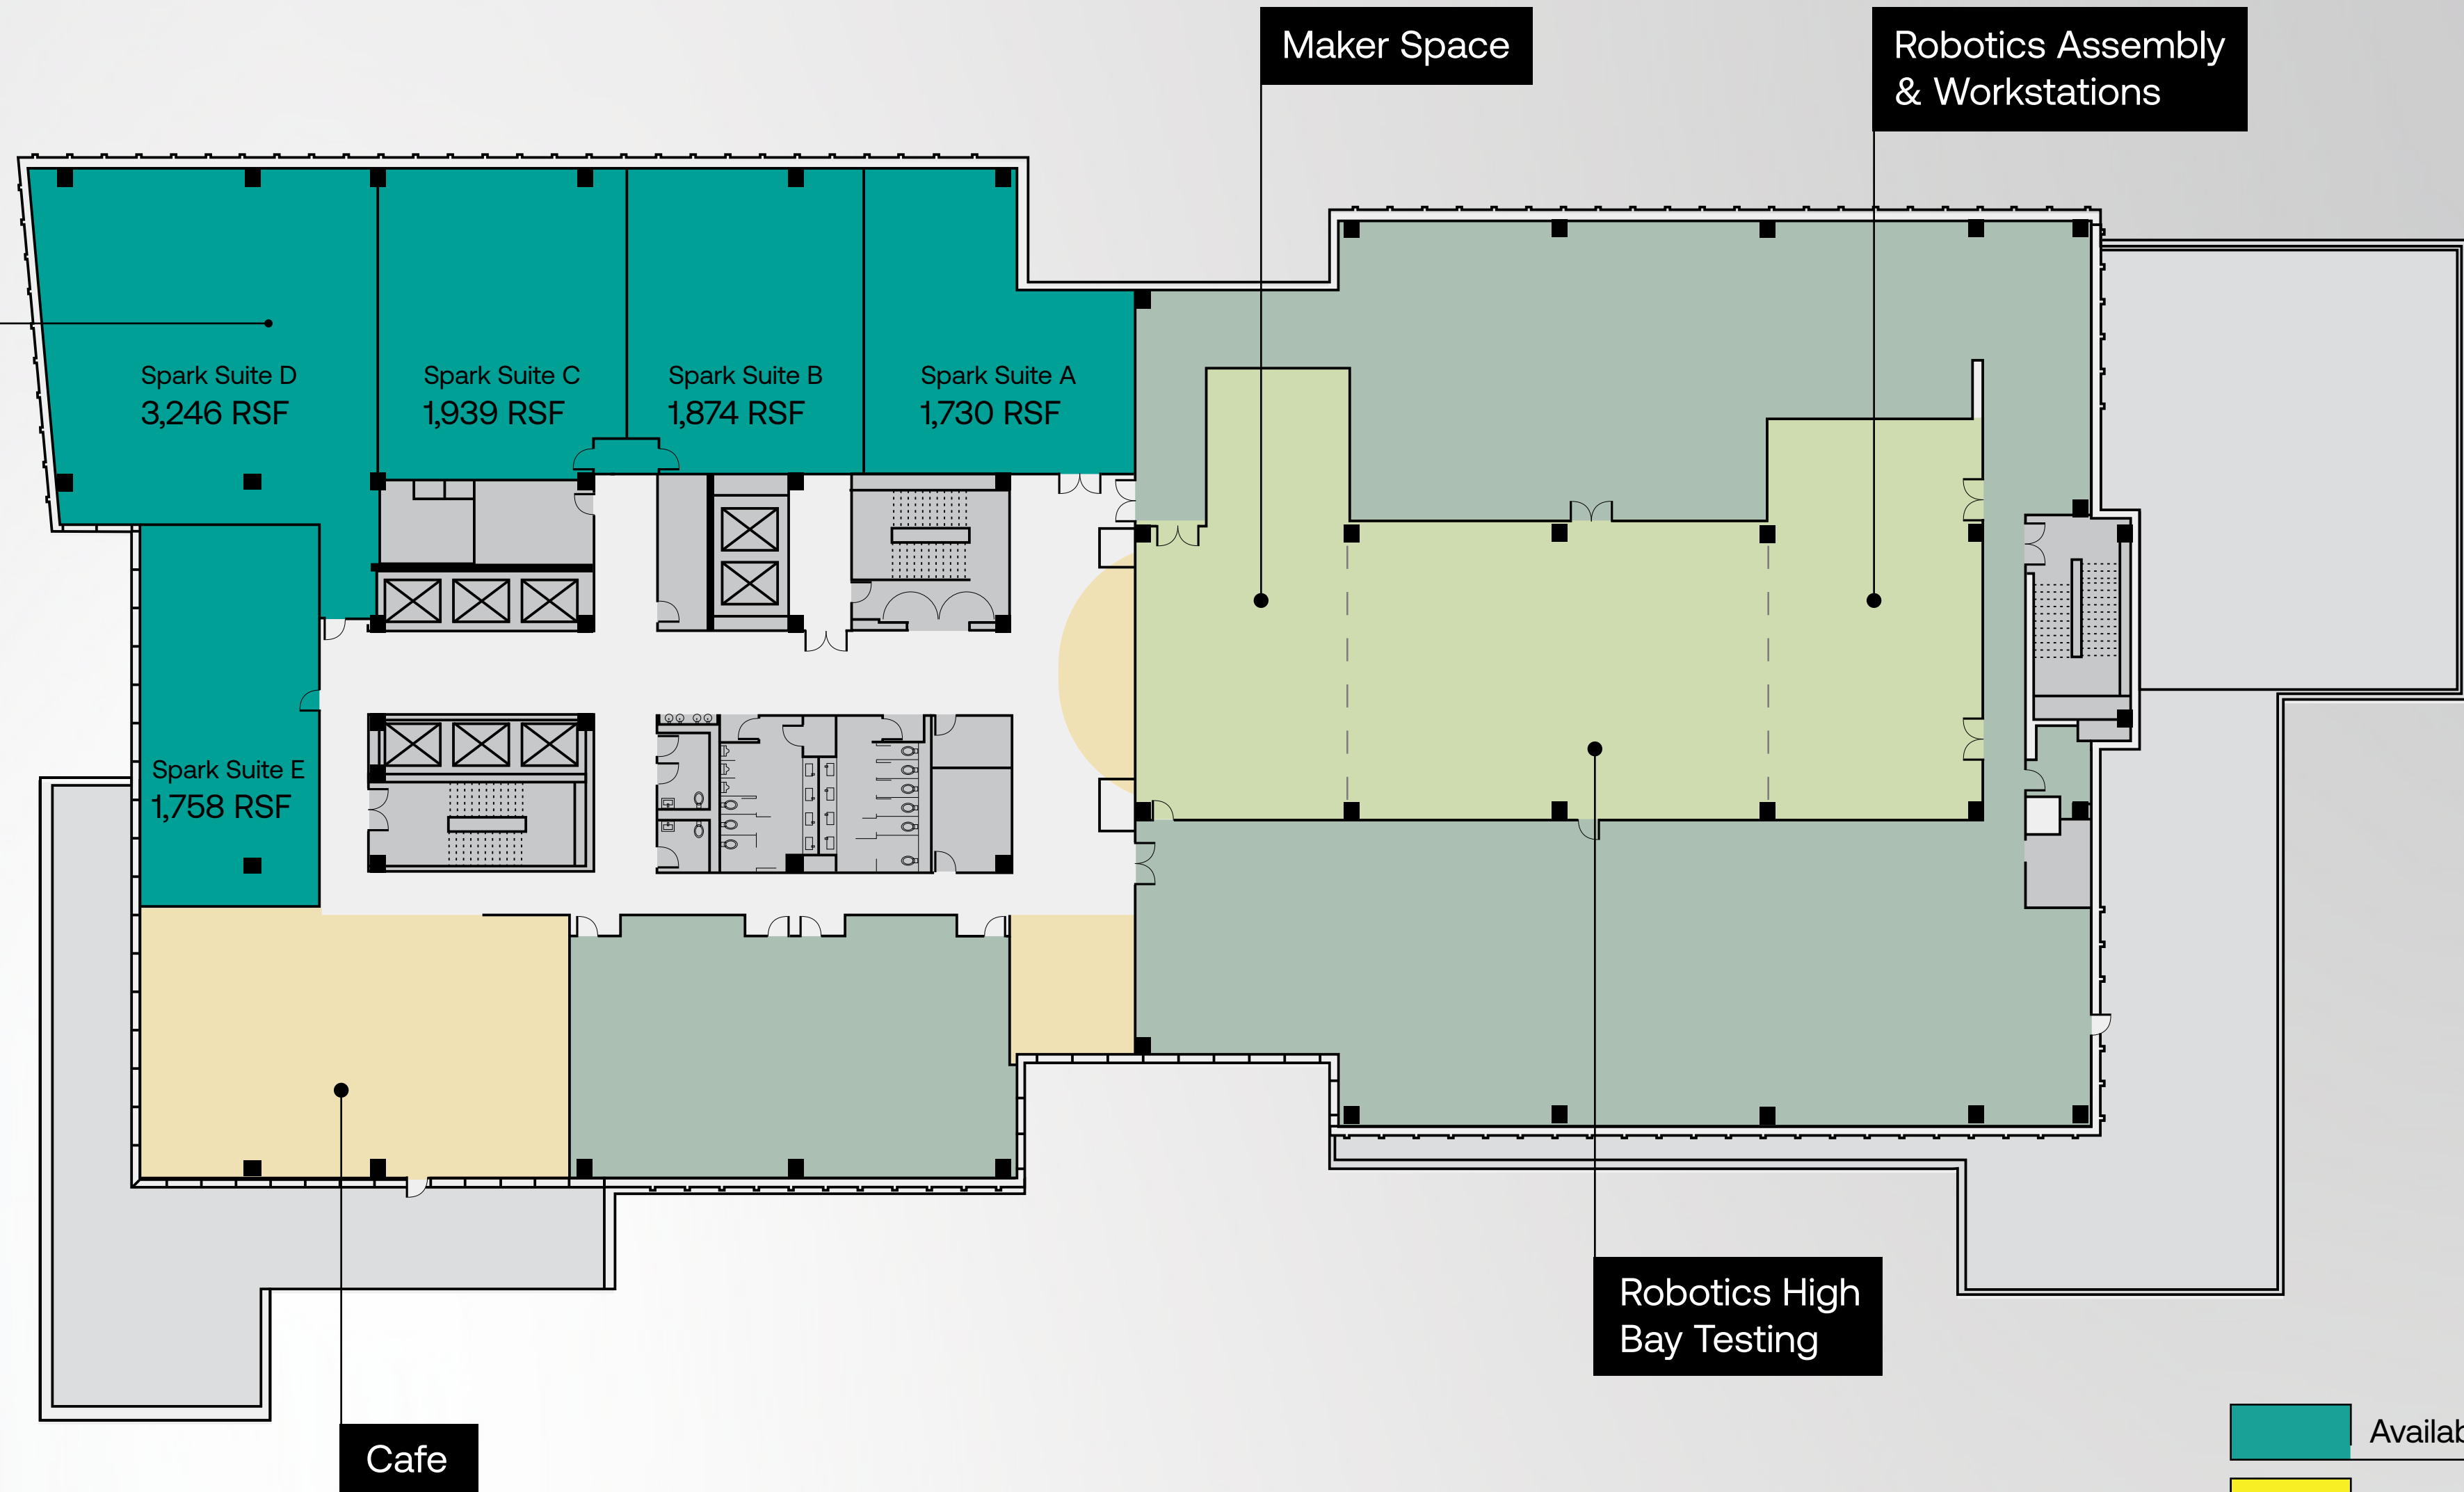

FUSE

at Mason Square

AVAILABLE

1st Floor

2,296 RSF

-  Available Space
-  Available Retail
-  George Mason University
-  Shared Lab
-  Amenities

2nd Floor

-  Available Space
-  Available Retail
-  George Mason University
-  Shared Lab
-  Amenities

3rd Floor

10,547 SF

Spark Suite D
3,246 RSF

Spark Suite C
1,939 RSF

Spark Suite B
1,874 RSF

Spark Suite A
1,730 RSF

Spark Suite E
1,758 RSF

Maker Space

Robotics Assembly
& Workstations

Robotics High
Bay Testing

Cafe

-  Available Space
-  Available Retail
-  George Mason University
-  Shared Lab
-  Amenities

4th Floor

12,548 RSF

-  Available Space
-  Available Retail
-  George Mason University
-  Shared Lab
-  Amenities

5th Floor

18,927 RSF

Secure Research Floor

-  Available Space
-  Available Retail
-  George Mason University
-  Shared Lab
-  Amenities

6th Floor

10,098 RSF

-  Available Space
-  Available Retail
-  George Mason University
-  Shared Lab
-  Amenities