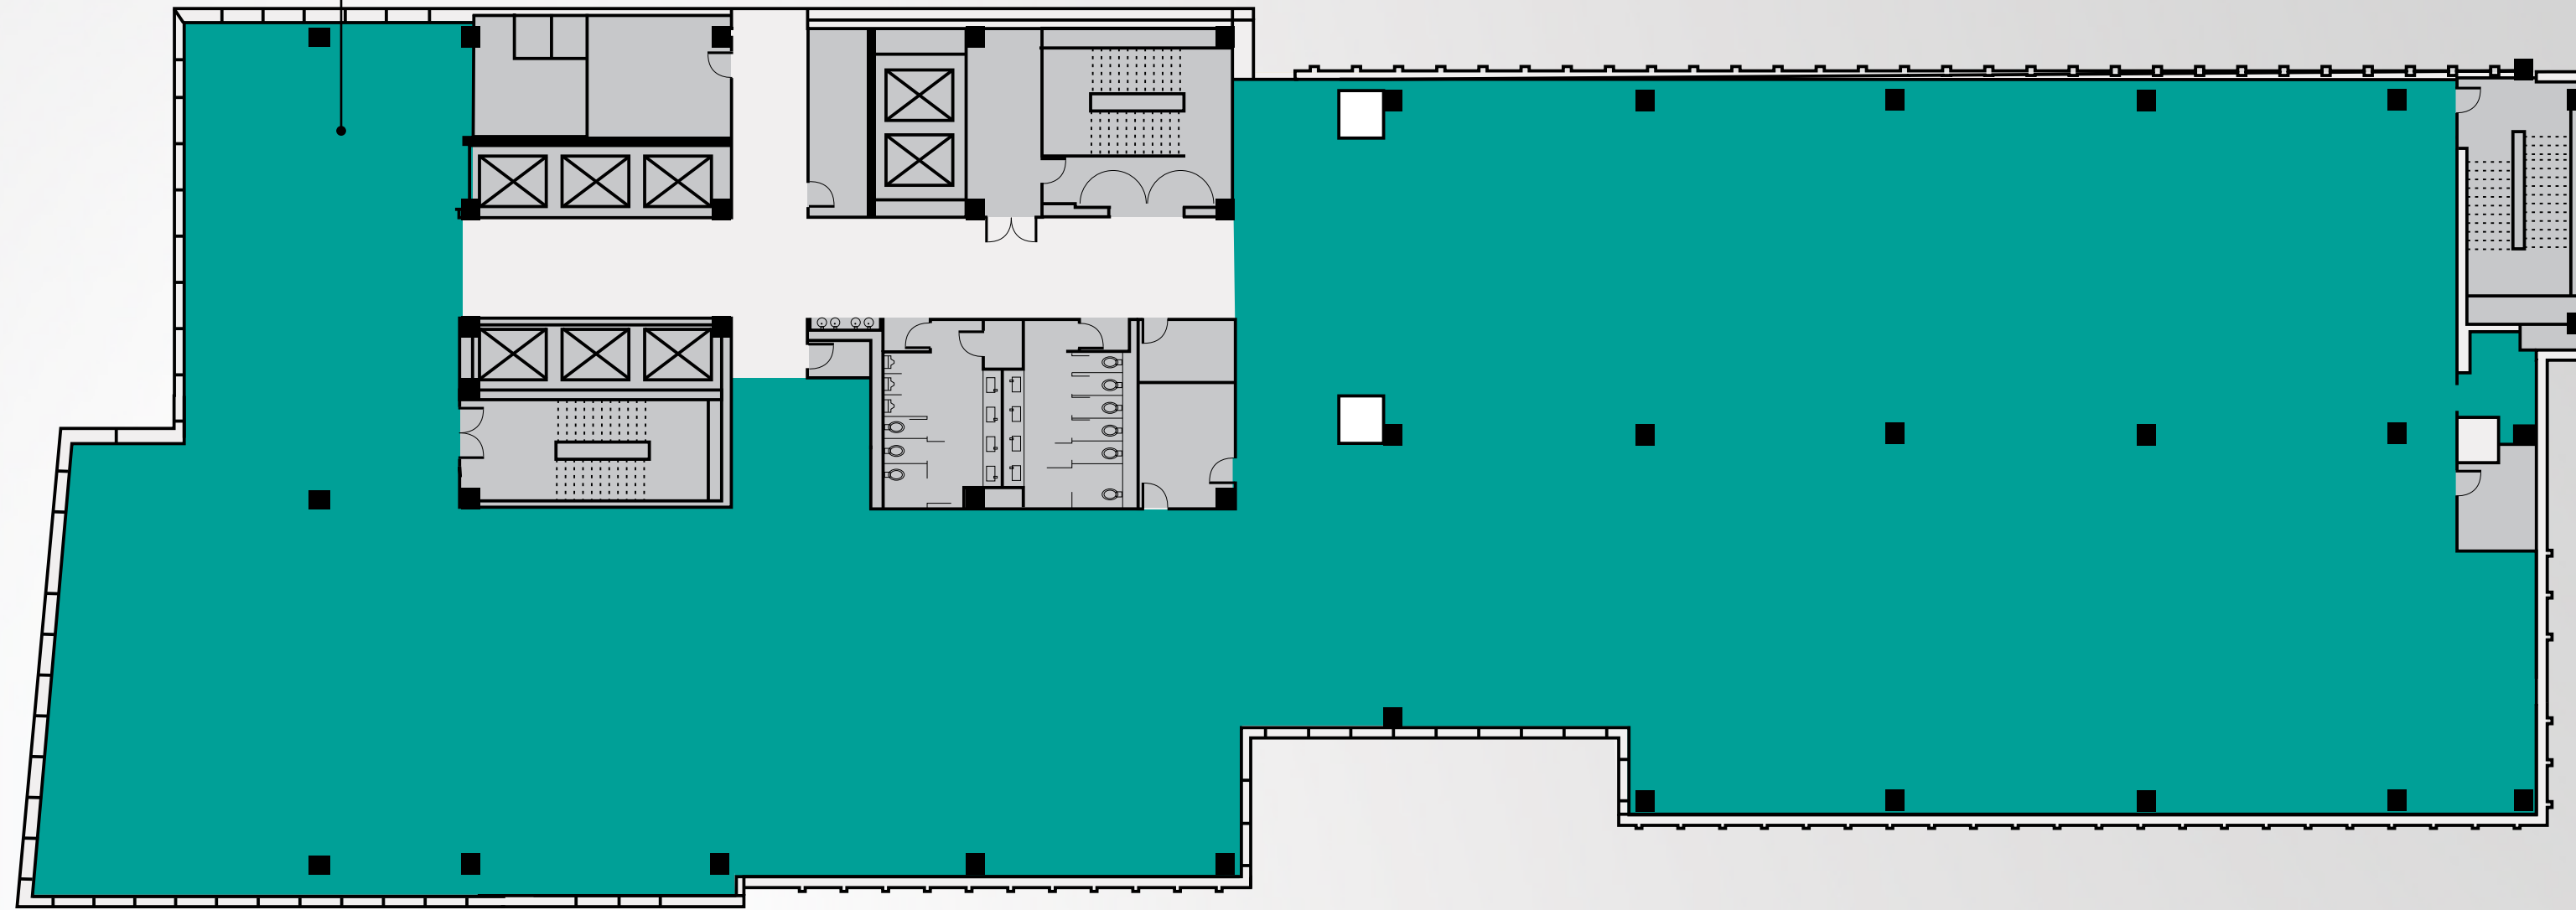

5th Floor

18,927 RSF

Secure Research Floor

-  Available Space
-  Available Retail
-  George Mason University
-  Shared Lab
-  Amenities

6th Floor

10,098 RSF

-  Available Space
-  Available Retail
-  George Mason University
-  Shared Lab
-  Amenities

7th Floor

13,582 RSF

-  Available Space
-  Available Retail
-  George Mason University
-  Shared Lab
-  Amenities

8th Floor

18,086 RSF

Outdoor Terrace

-  Available Space
-  Available Retail
-  George Mason University
-  Shared Lab
-  Amenities

9th Floor

26,804 RSF

-  Available Space
-  Available Retail
-  George Mason University
-  Shared Lab
-  Amenities

BRIAN NAUMICK

Vice President

brian.naumick@edgemoor.com

202.312.5780

NEWMARK