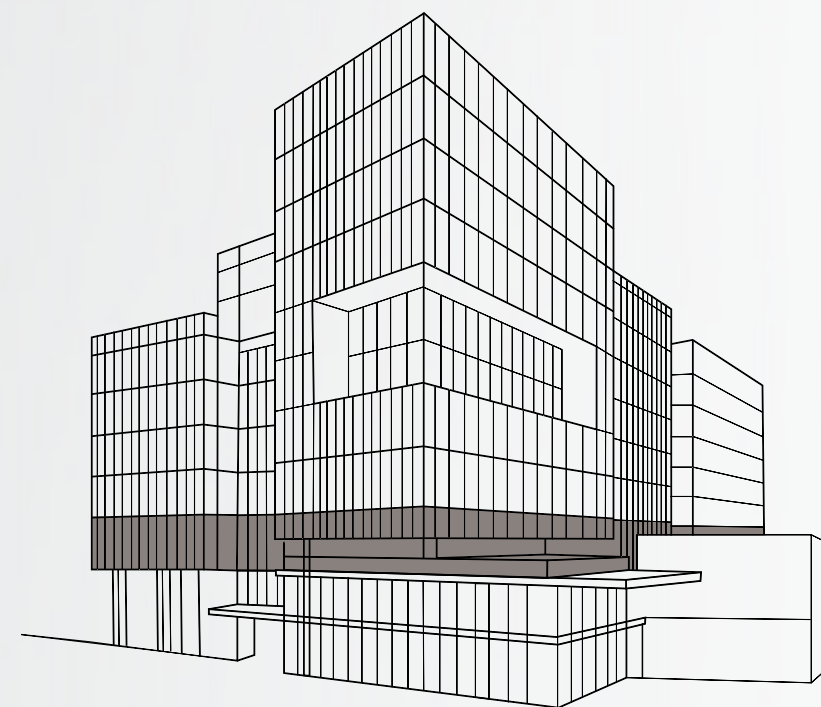

FUSE

at Mason Square

AVAILABLE

1st Floor

2,296 RSF

-  Available Space
-  Available Retail
-  George Mason University
-  Shared Lab
-  Amenities

2nd Floor

-  Available Space
-  Available Retail
-  George Mason University
-  Shared Lab
-  Amenities