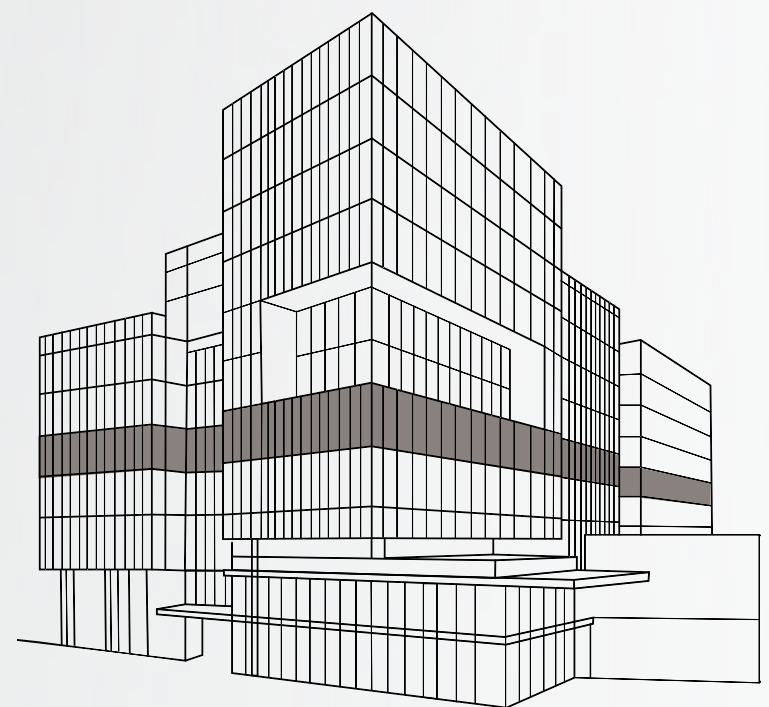

FUSE

at Mason Square

AVAILABLE

1st Floor

2,296 RSF

-  Available Space
-  Available Retail
-  George Mason University
-  Shared Lab
-  Amenities

2nd Floor

-  Available Space
-  Available Retail
-  George Mason University
-  Shared Lab
-  Amenities

Robotics Assembly
& Workstations

Robotics High
Bay Testing

Cafe

-  Available Space
-  Available Retail
-  George Mason University
-  Shared Lab
-  Amenities

4th Floor

12,548 RSF

-  Available Space
-  Available Retail
-  George Mason University
-  Shared Lab
-  Amenities

5th Floor

18,927 RSF

Secure Research Floor

-  Available Space
-  Available Retail
-  George Mason University
-  Shared Lab
-  Amenities

6th Floor

10,098 RSF

-  Available Space
-  Available Retail
-  George Mason University
-  Shared Lab
-  Amenities