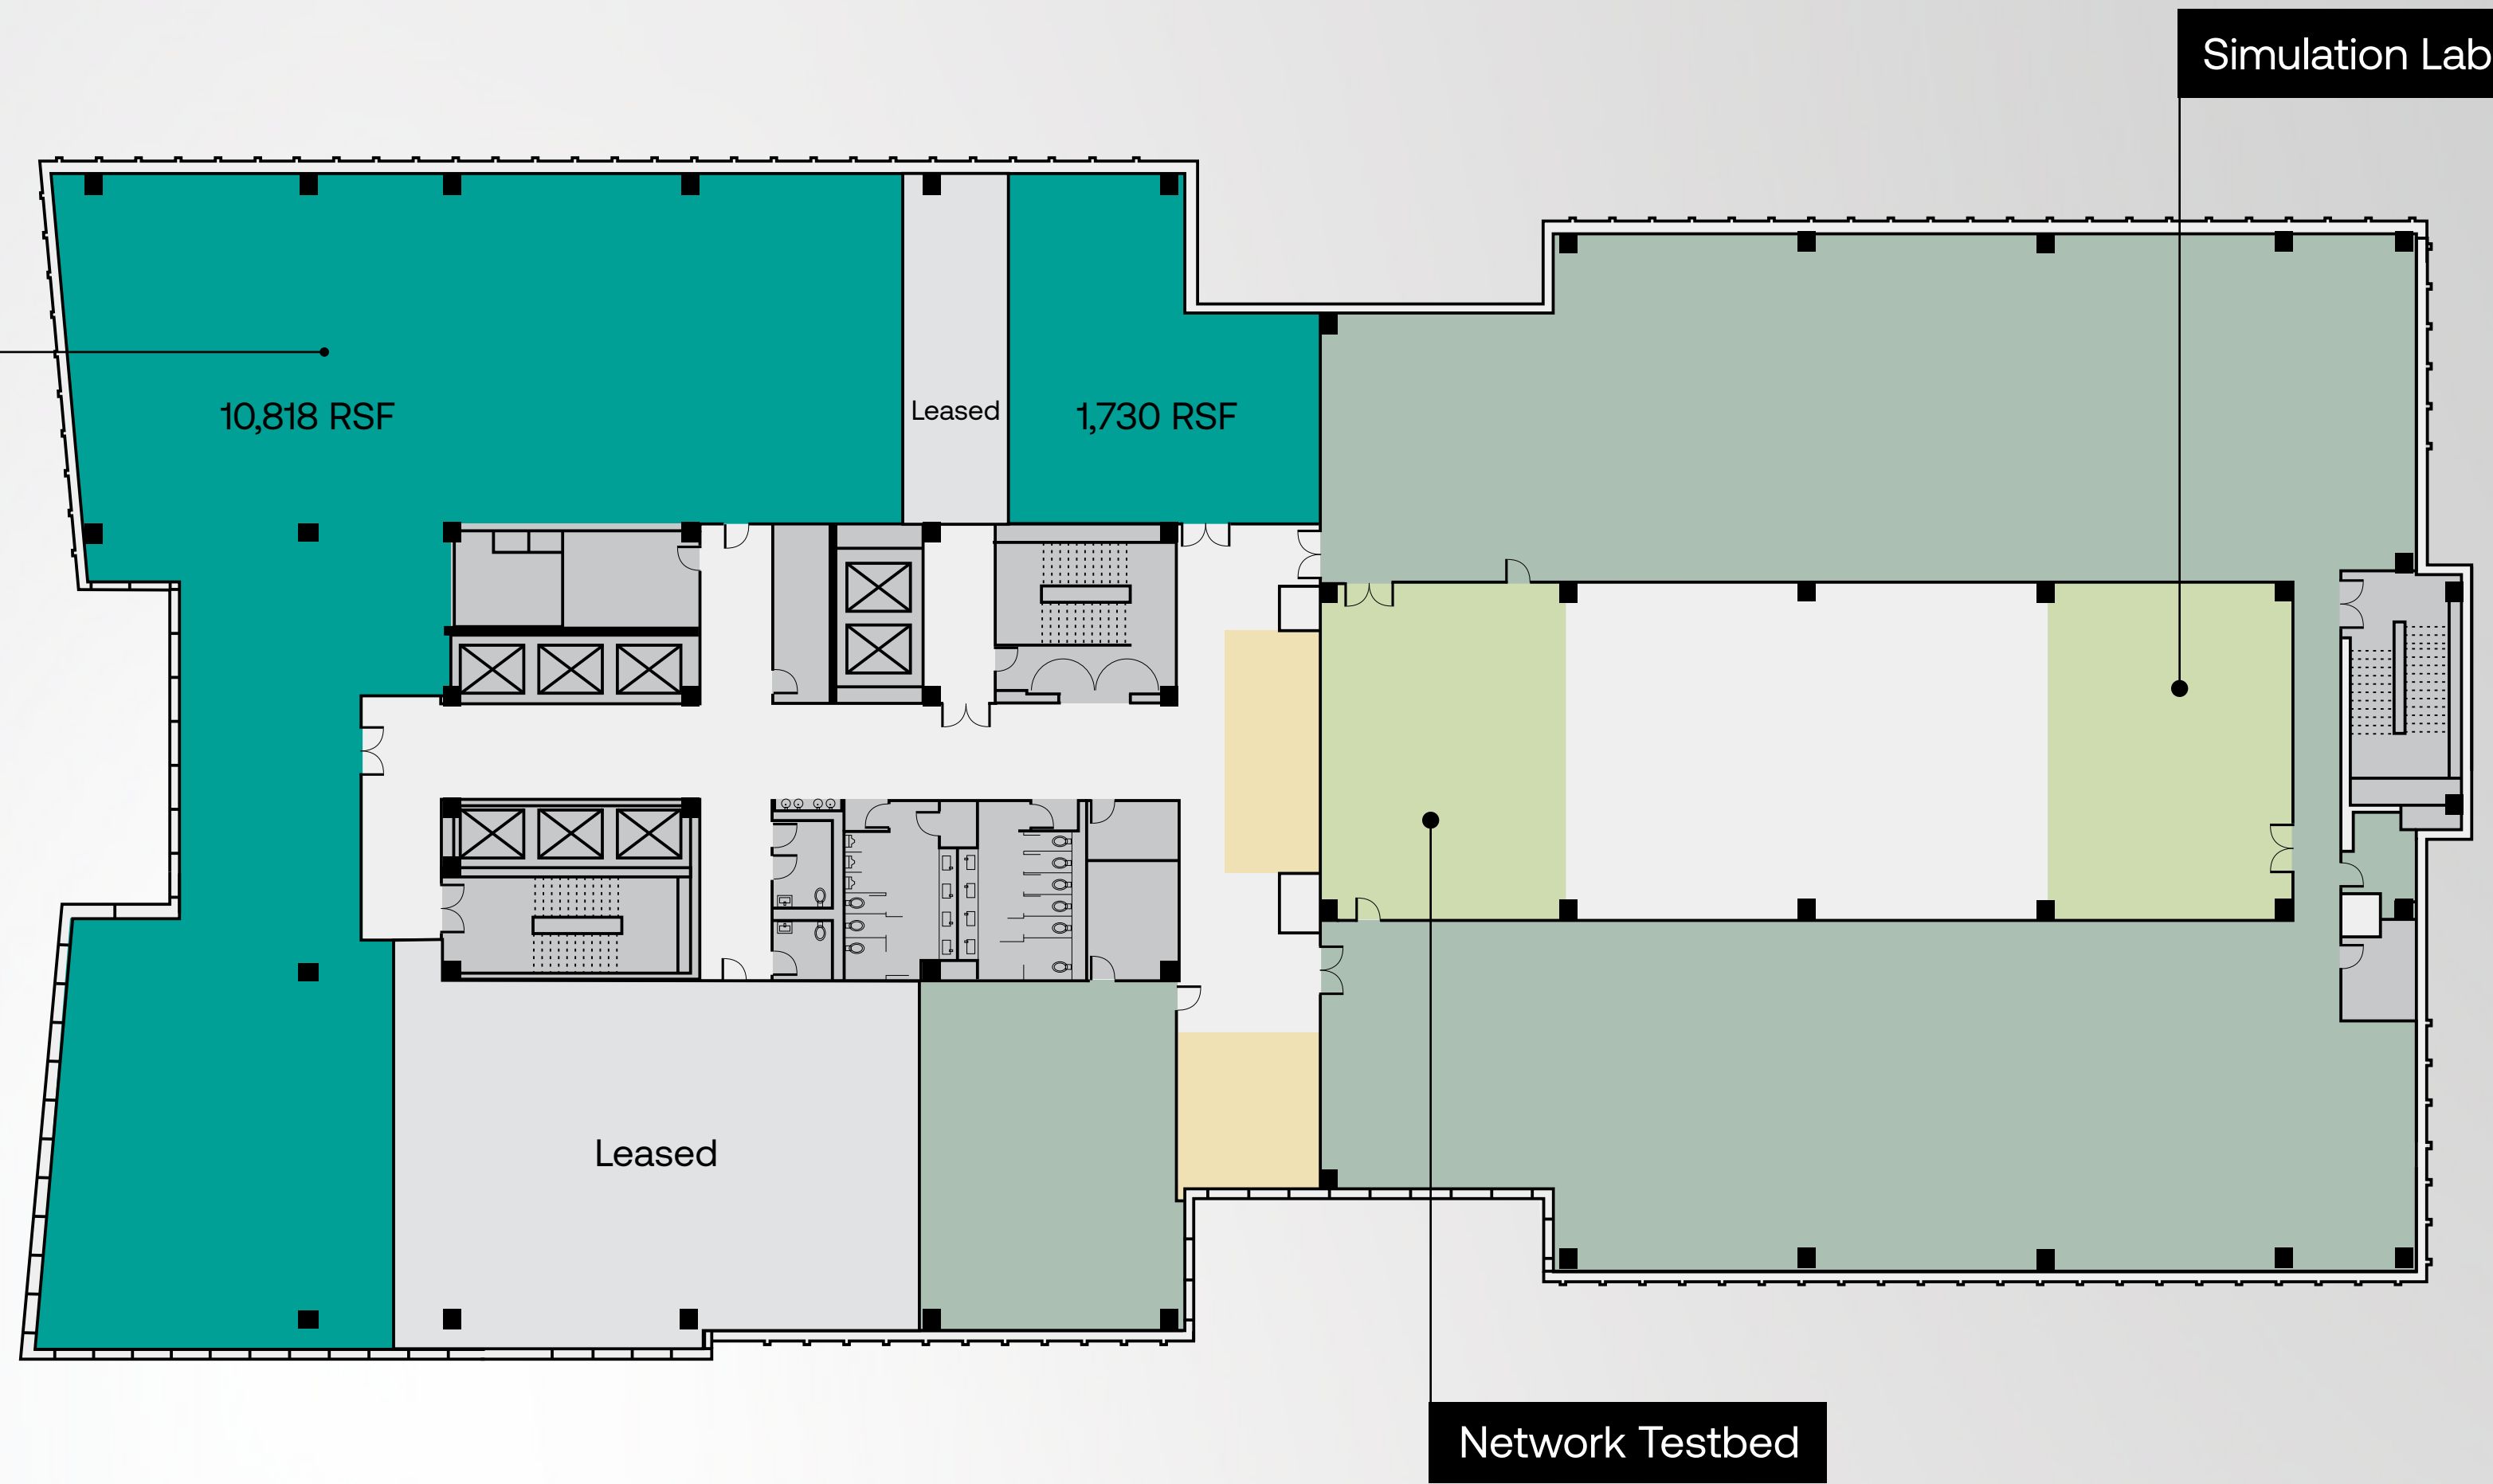

FUSE

at Mason Square

AVAILABLE

1st Floor

2,296 RSF

-  Available Space
-  Available Retail
-  George Mason University
-  Shared Lab
-  Amenities

2nd Floor

-  Available Space
-  Available Retail
-  George Mason University
-  Shared Lab
-  Amenities

3rd Floor

10,547 SF

Spark Suite D
3,246 RSF

Spark Suite C
1,939 RSF

Spark Suite B
1,874 RSF

Spark Suite A
1,730 RSF

Spark Suite E
1,758 RSF

Maker Space

Robotics Assembly
& Workstations

Robotics High
Bay Testing

Cafe

-  Available Space
-  Available Retail
-  George Mason University
-  Shared Lab
-  Amenities

4th Floor

12,548 RSF

-  Available Space
-  Available Retail
-  George Mason University
-  Shared Lab
-  Amenities

5th Floor

18,927 RSF

Secure Research Floor

-  Available Space
-  Available Retail
-  George Mason University
-  Shared Lab
-  Amenities

6th Floor

10,098 RSF

-  Available Space
-  Available Retail
-  George Mason University
-  Shared Lab
-  Amenities