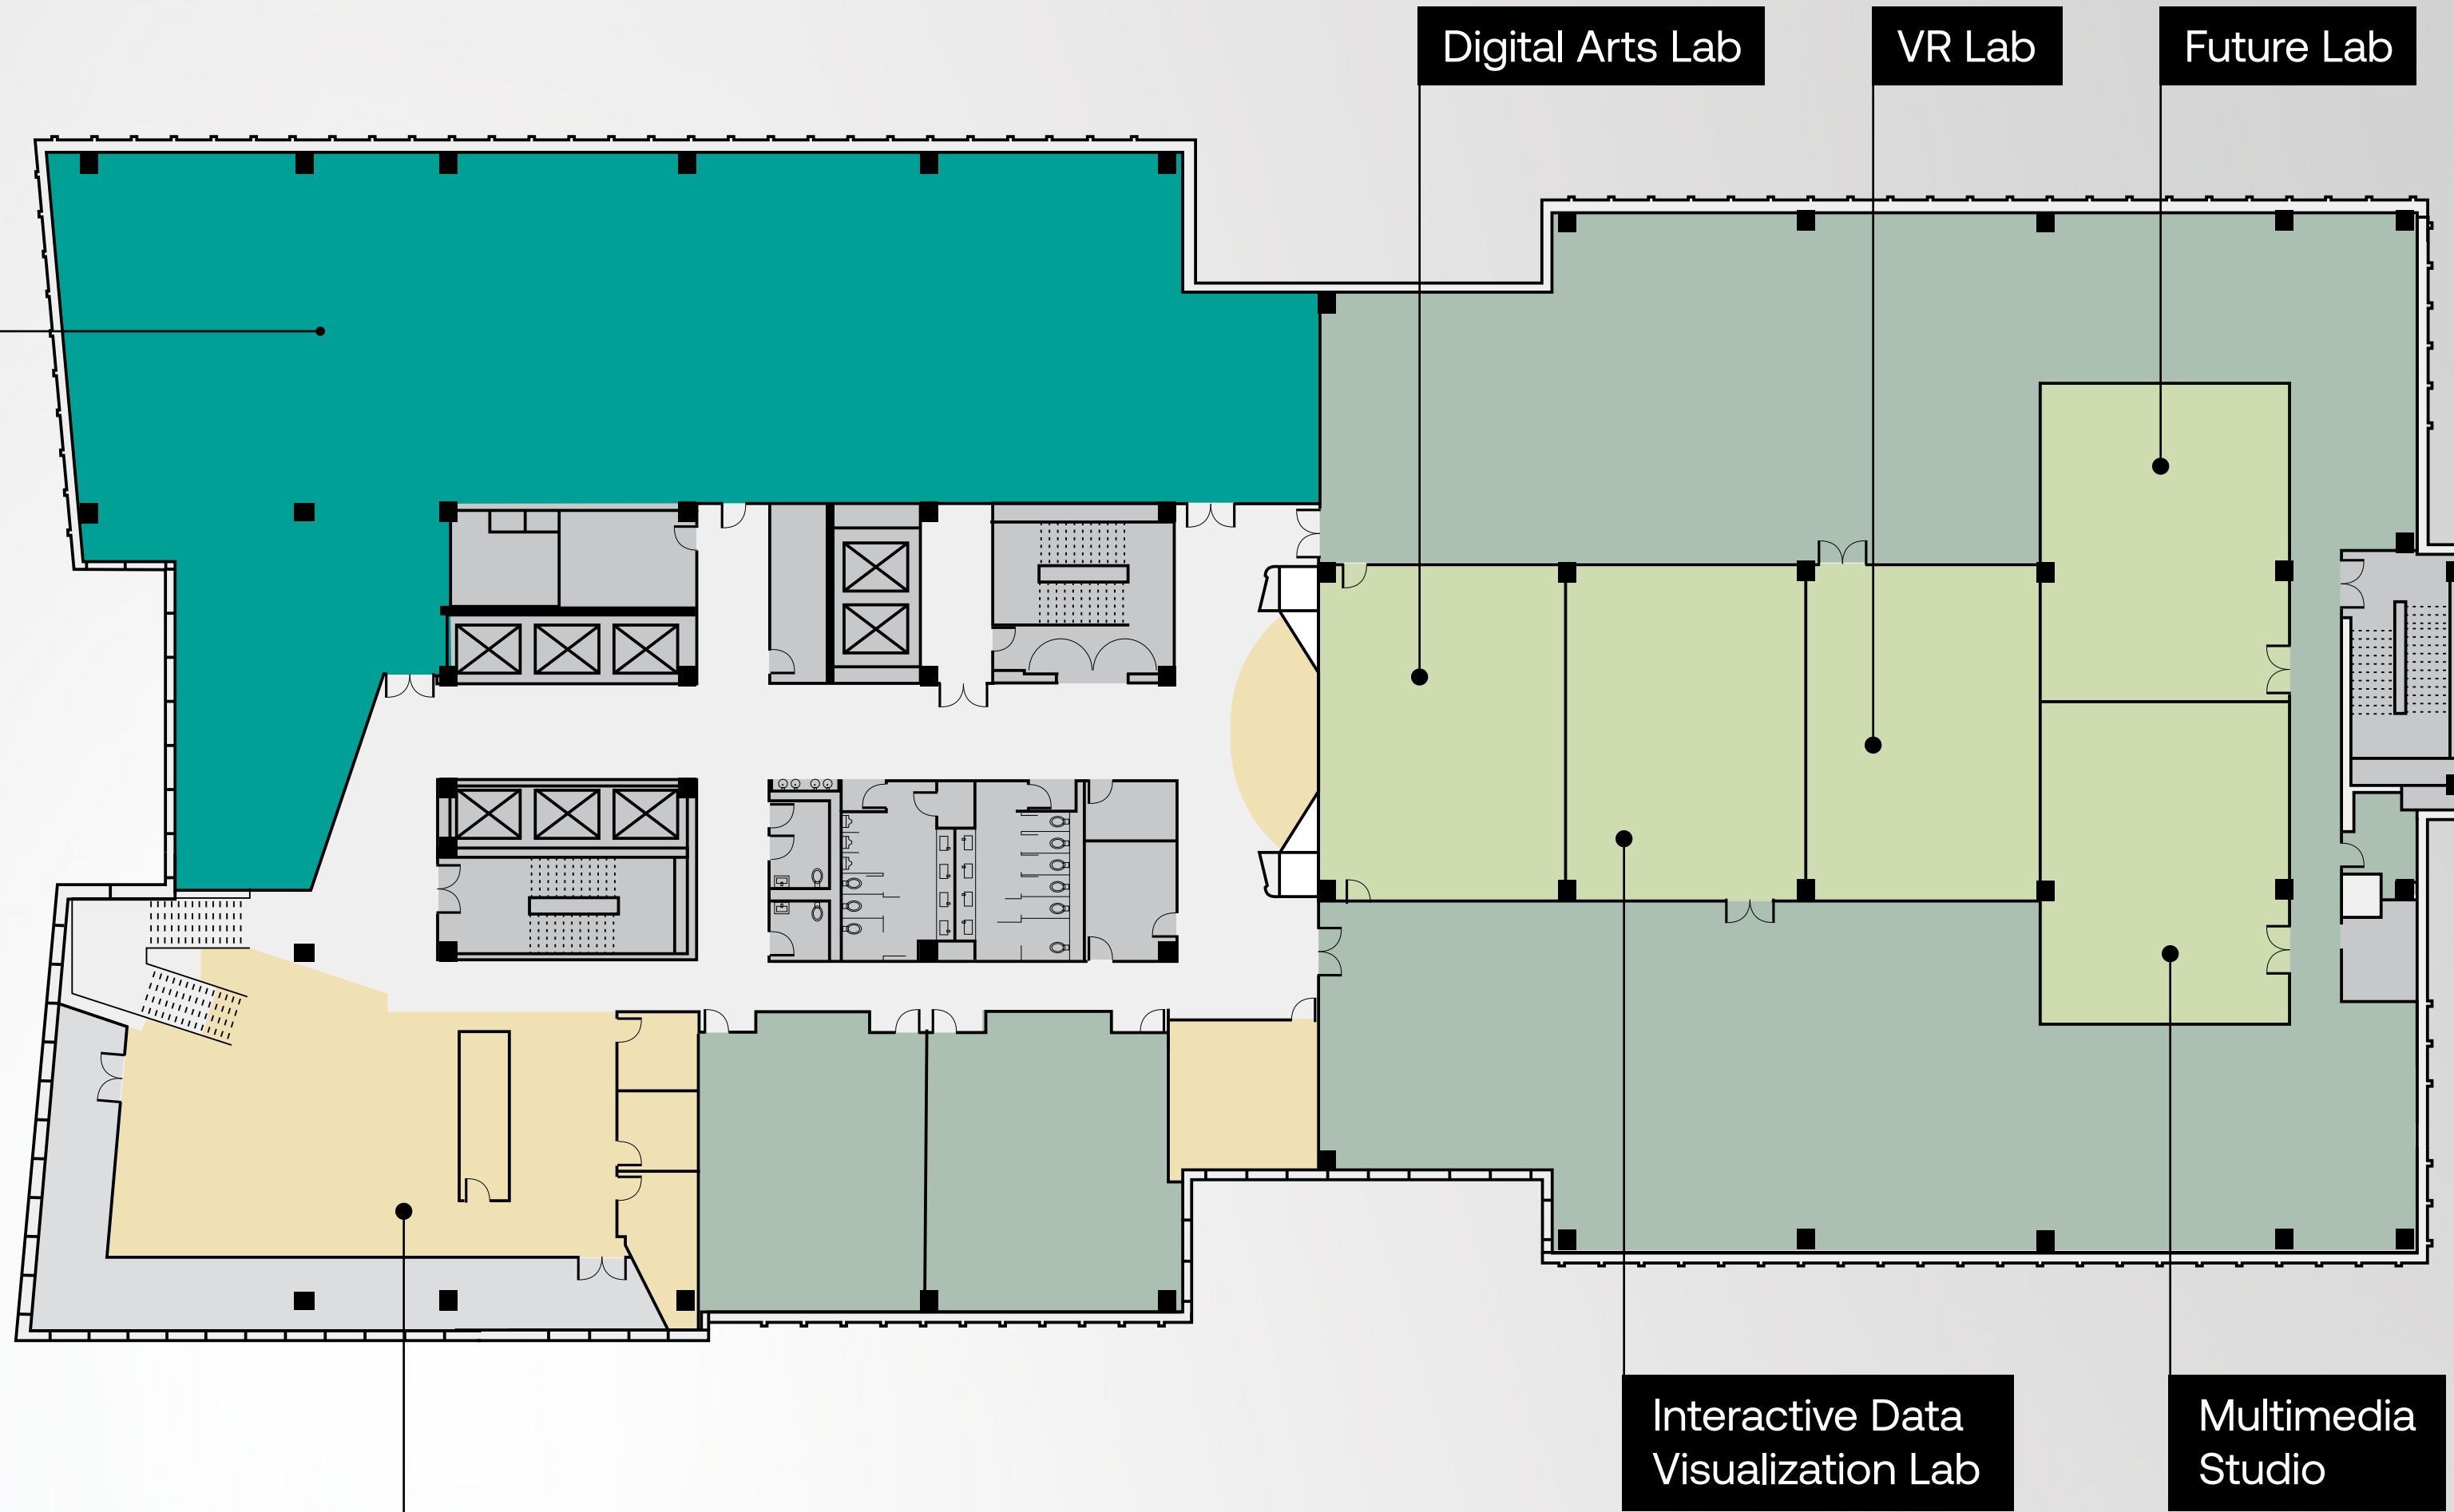

FUSE

at Mason Square

AVAILABLE

1st Floor

2,296 RSF

-  Available Space
-  Available Retail
-  George Mason University
-  Shared Lab
-  Amenities

2nd Floor

-  Available Space
-  Available Retail
-  George Mason University
-  Shared Lab
-  Amenities

Robotics Assembly
& Workstations

Robotics High
Bay Testing

Cafe

-  Available Space
-  Available Retail
-  George Mason University
-  Shared Lab
-  Amenities

4th Floor

12,548 RSF

-  Available Space
-  Available Retail
-  George Mason University
-  Shared Lab
-  Amenities

5th Floor

18,927 RSF

Secure Research Floor

-  Available Space
-  Available Retail
-  George Mason University
-  Shared Lab
-  Amenities

6th Floor

10,098 RSF

-  Available Space
-  Available Retail
-  George Mason University
-  Shared Lab
-  Amenities

7th Floor

13,582 RSF

-  Available Space
-  Available Retail
-  George Mason University
-  Shared Lab
-  Amenities

8th Floor

18,086 RSF

Outdoor Terrace

-  Available Space
-  Available Retail
-  George Mason University
-  Shared Lab
-  Amenities