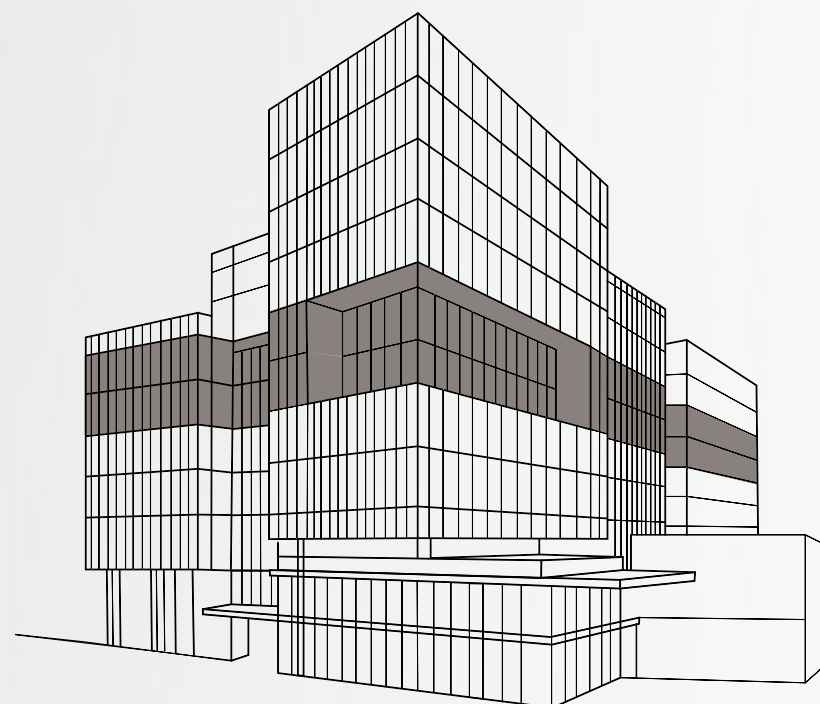

FUSE

at Mason Square

AVAILABLE

1st Floor

2,296 RSF

-  Available Space
-  Available Retail
-  George Mason University
-  Shared Lab
-  Amenities

2nd Floor

-  Available Space
-  Available Retail
-  George Mason University
-  Shared Lab
-  Amenities

Robotics Assembly
& Workstations

Robotics High
Bay Testing

Cafe

-  Available Space
-  Available Retail
-  George Mason University
-  Shared Lab
-  Amenities

4th Floor

12,548 RSF

-  Available Space
-  Available Retail
-  George Mason University
-  Shared Lab
-  Amenities

5th Floor

18,927 RSF

Secure Research Floor

-  Available Space
-  Available Retail
-  George Mason University
-  Shared Lab
-  Amenities

6th Floor

10,098 RSF

-  Available Space
-  Available Retail
-  George Mason University
-  Shared Lab
-  Amenities