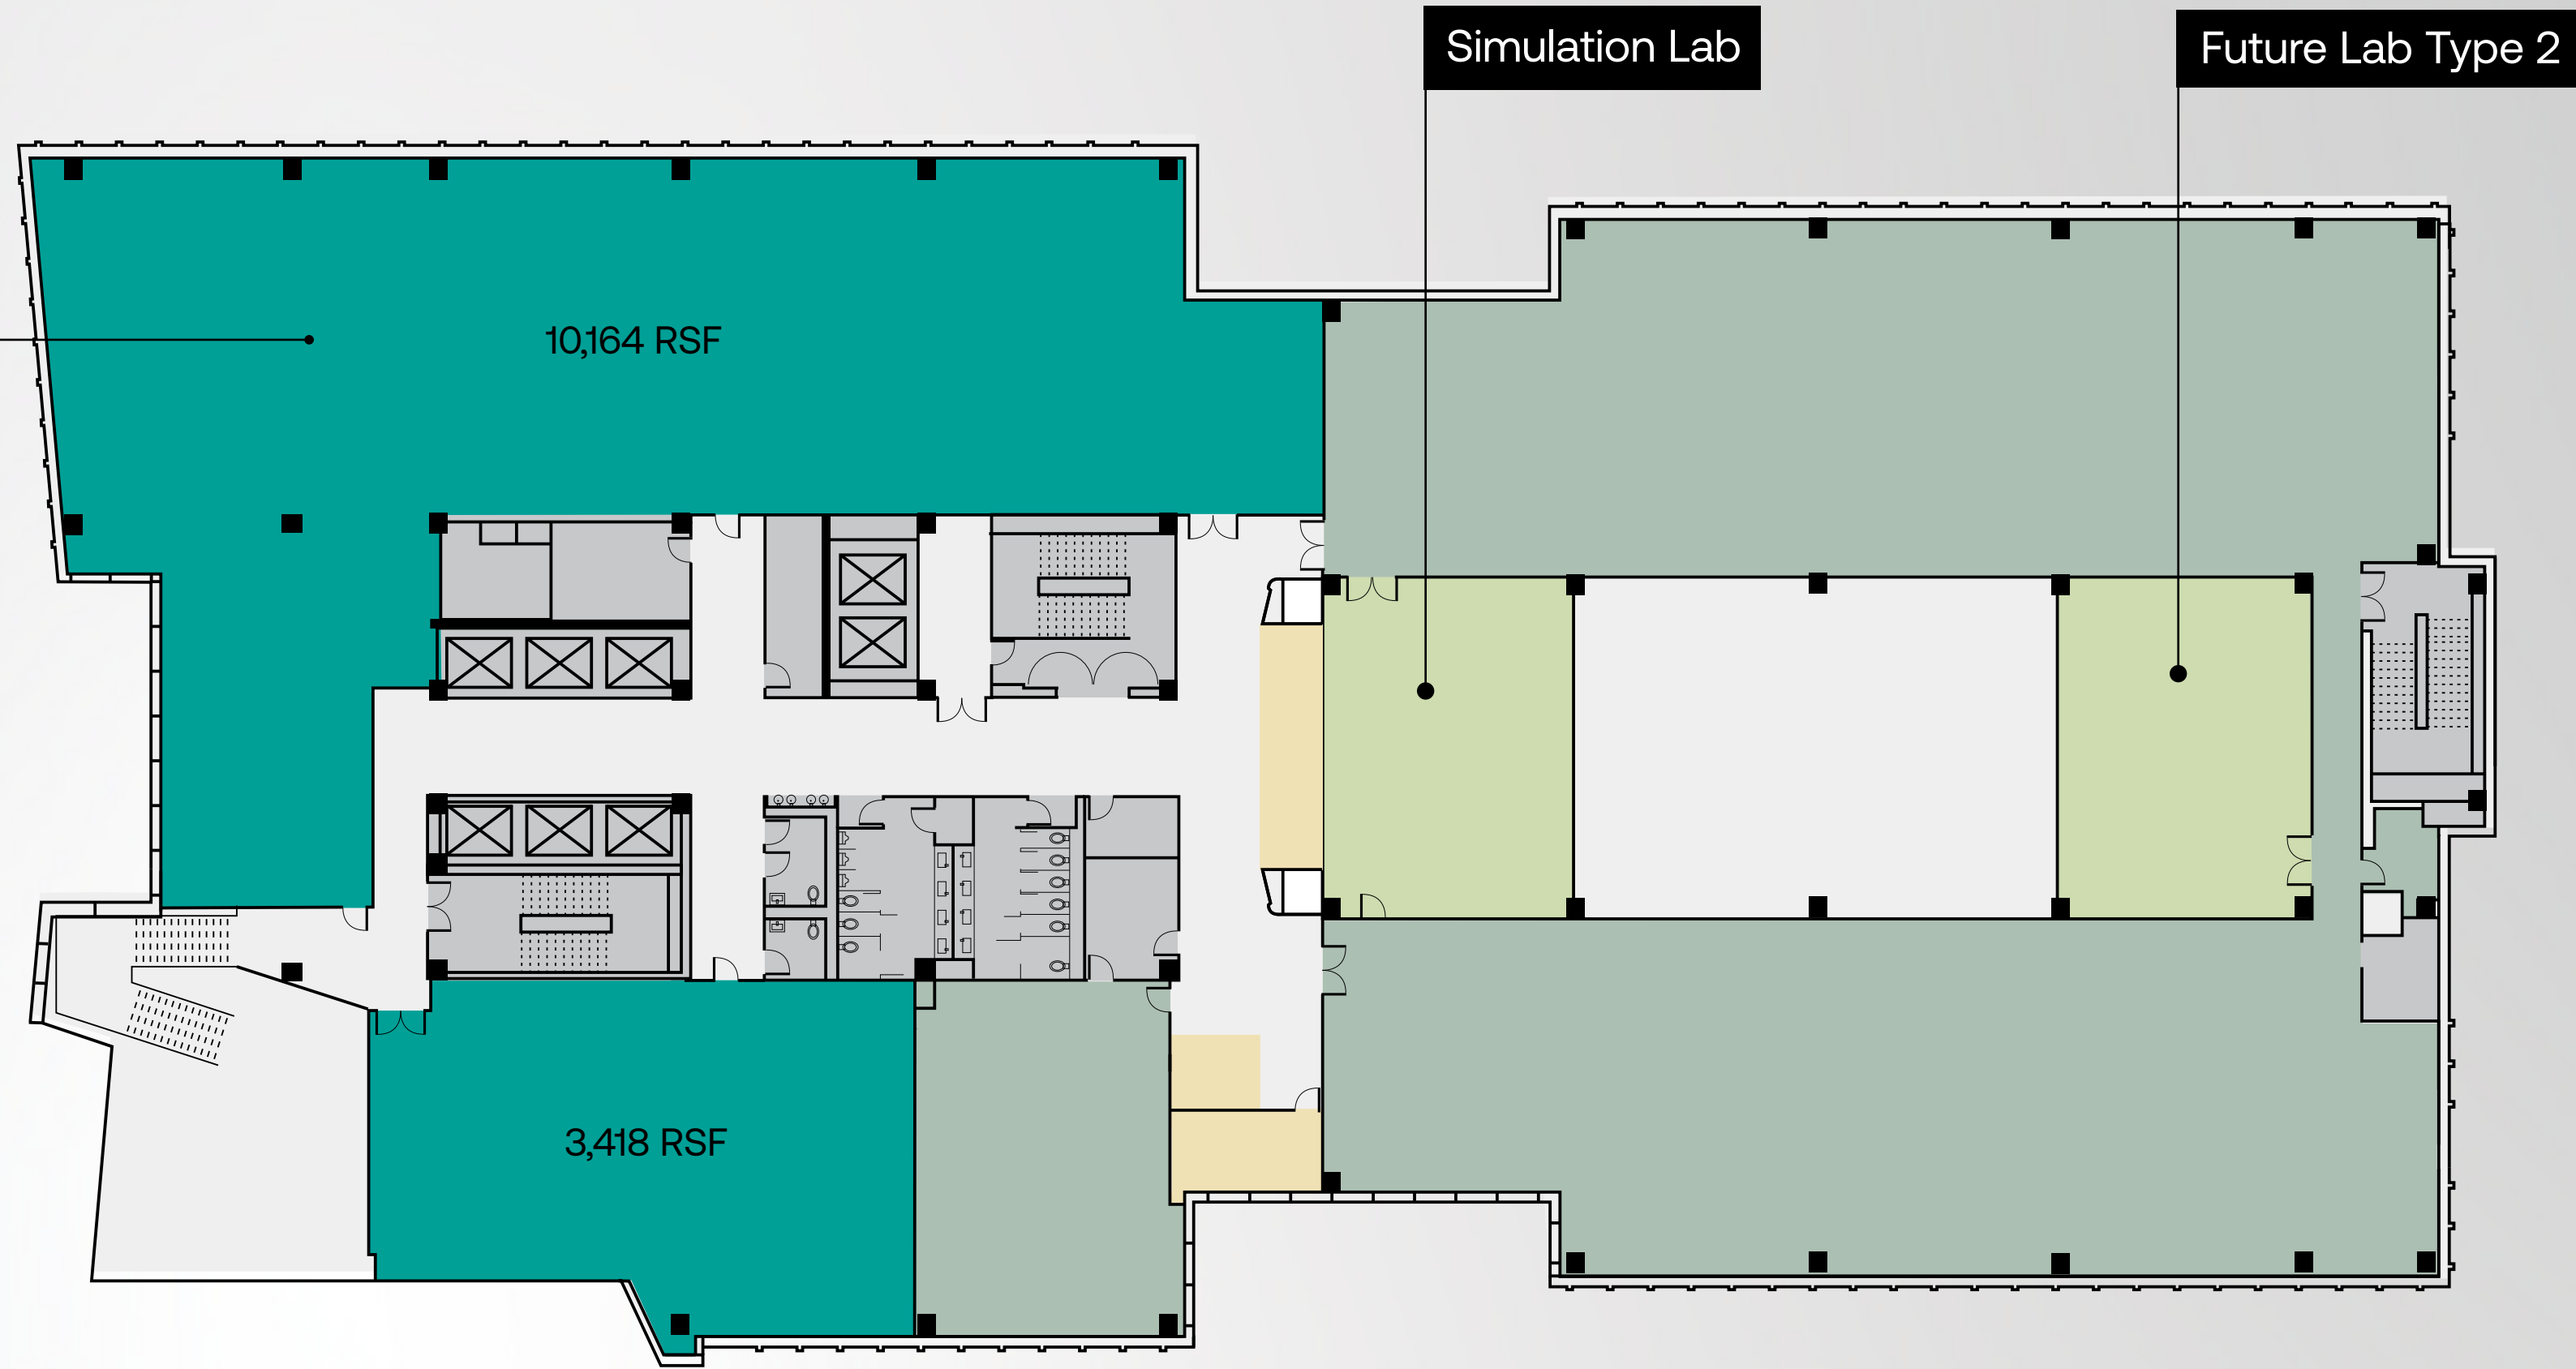

FUSE

at Mason Square

AVAILABLE

1st Floor

2,296 RSF

-  Available Space
-  Available Retail
-  George Mason University
-  Shared Lab
-  Amenities

2nd Floor

-  Available Space
-  Available Retail
-  George Mason University
-  Shared Lab
-  Amenities

5th Floor

18,927 RSF

Secure Research Floor

-  Available Space
-  Available Retail
-  George Mason University
-  Shared Lab
-  Amenities

6th Floor

10,098 RSF

-  Available Space
-  Available Retail
-  George Mason University
-  Shared Lab
-  Amenities

7th Floor

13,582 RSF

-  Available Space
-  Available Retail
-  George Mason University
-  Shared Lab
-  Amenities

8th Floor

18,086 RSF

Outdoor Terrace

-  Available Space
-  Available Retail
-  George Mason University
-  Shared Lab
-  Amenities

9th Floor

26,804 RSF

-  Available Space
-  Available Retail
-  George Mason University
-  Shared Lab
-  Amenities

BRIAN NAUMICK

Vice President

brian.naumick@edgemoor.com

202.312.5780

NEWMARK