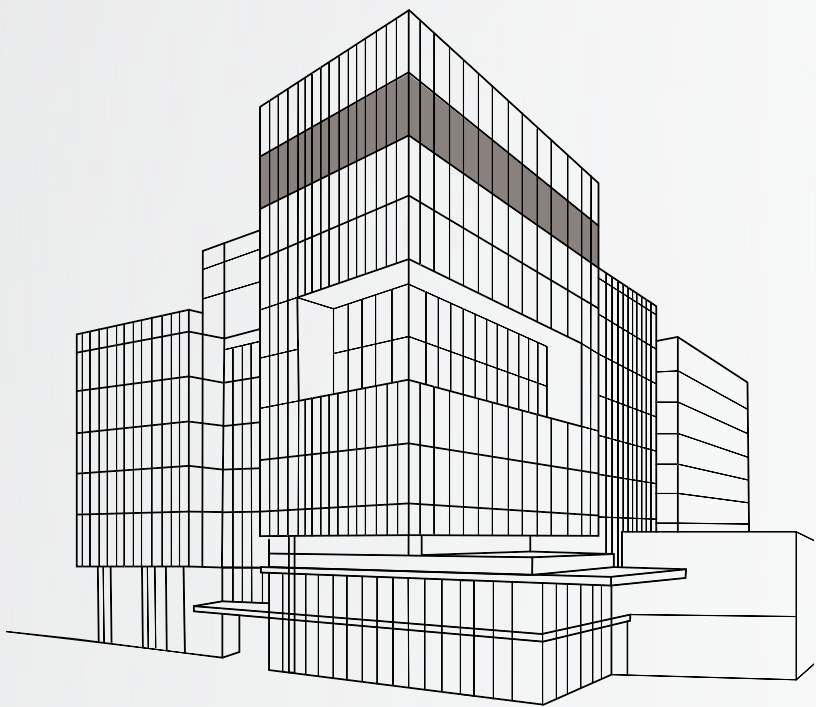

7th Floor

13,582 RSF

-  Available Space
-  Available Retail
-  George Mason University
-  Shared Lab
-  Amenities

8th Floor

18,086 RSF

Outdoor Terrace

-  Available Space
-  Available Retail
-  George Mason University
-  Shared Lab
-  Amenities

9th Floor

26,804 RSF

-  Available Space
-  Available Retail
-  George Mason University
-  Shared Lab
-  Amenities

BRIAN NAUMICK

Vice President

brian.naumick@edgemoor.com

202.312.5780

NEWMARK