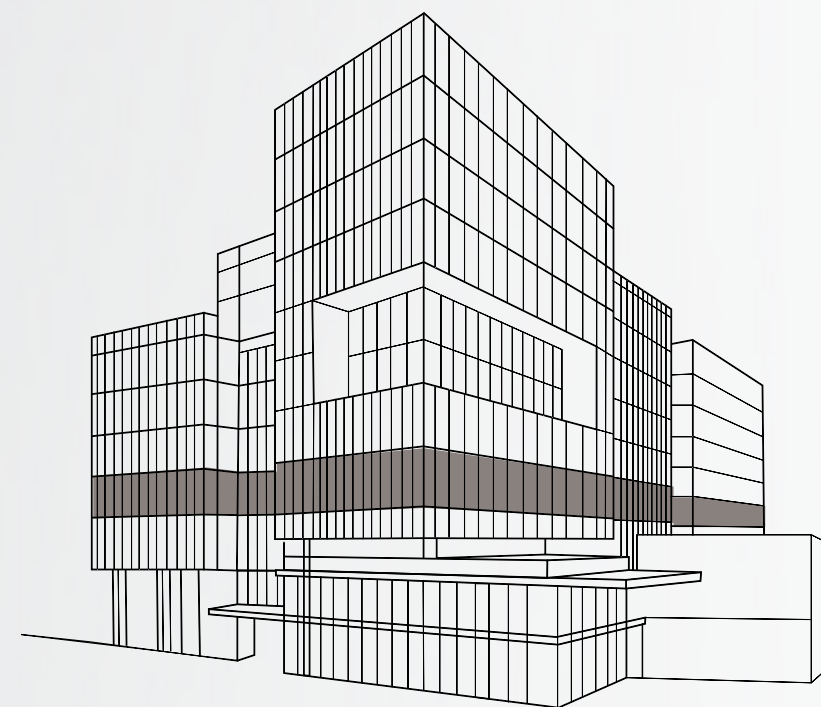

FUSE

at Mason Square

AVAILABLE

1st Floor

2,296 RSF

-  Available Space
-  Available Retail
-  George Mason University
-  Shared Lab
-  Amenities

2nd Floor

-  Available Space
-  Available Retail
-  George Mason University
-  Shared Lab
-  Amenities

Robotics Assembly
& Workstations

Robotics High
Bay Testing

Cafe

-  Available Space
-  Available Retail
-  George Mason University
-  Shared Lab
-  Amenities

4th Floor

12,548 RSF

-  Available Space
-  Available Retail
-  George Mason University
-  Shared Lab
-  Amenities