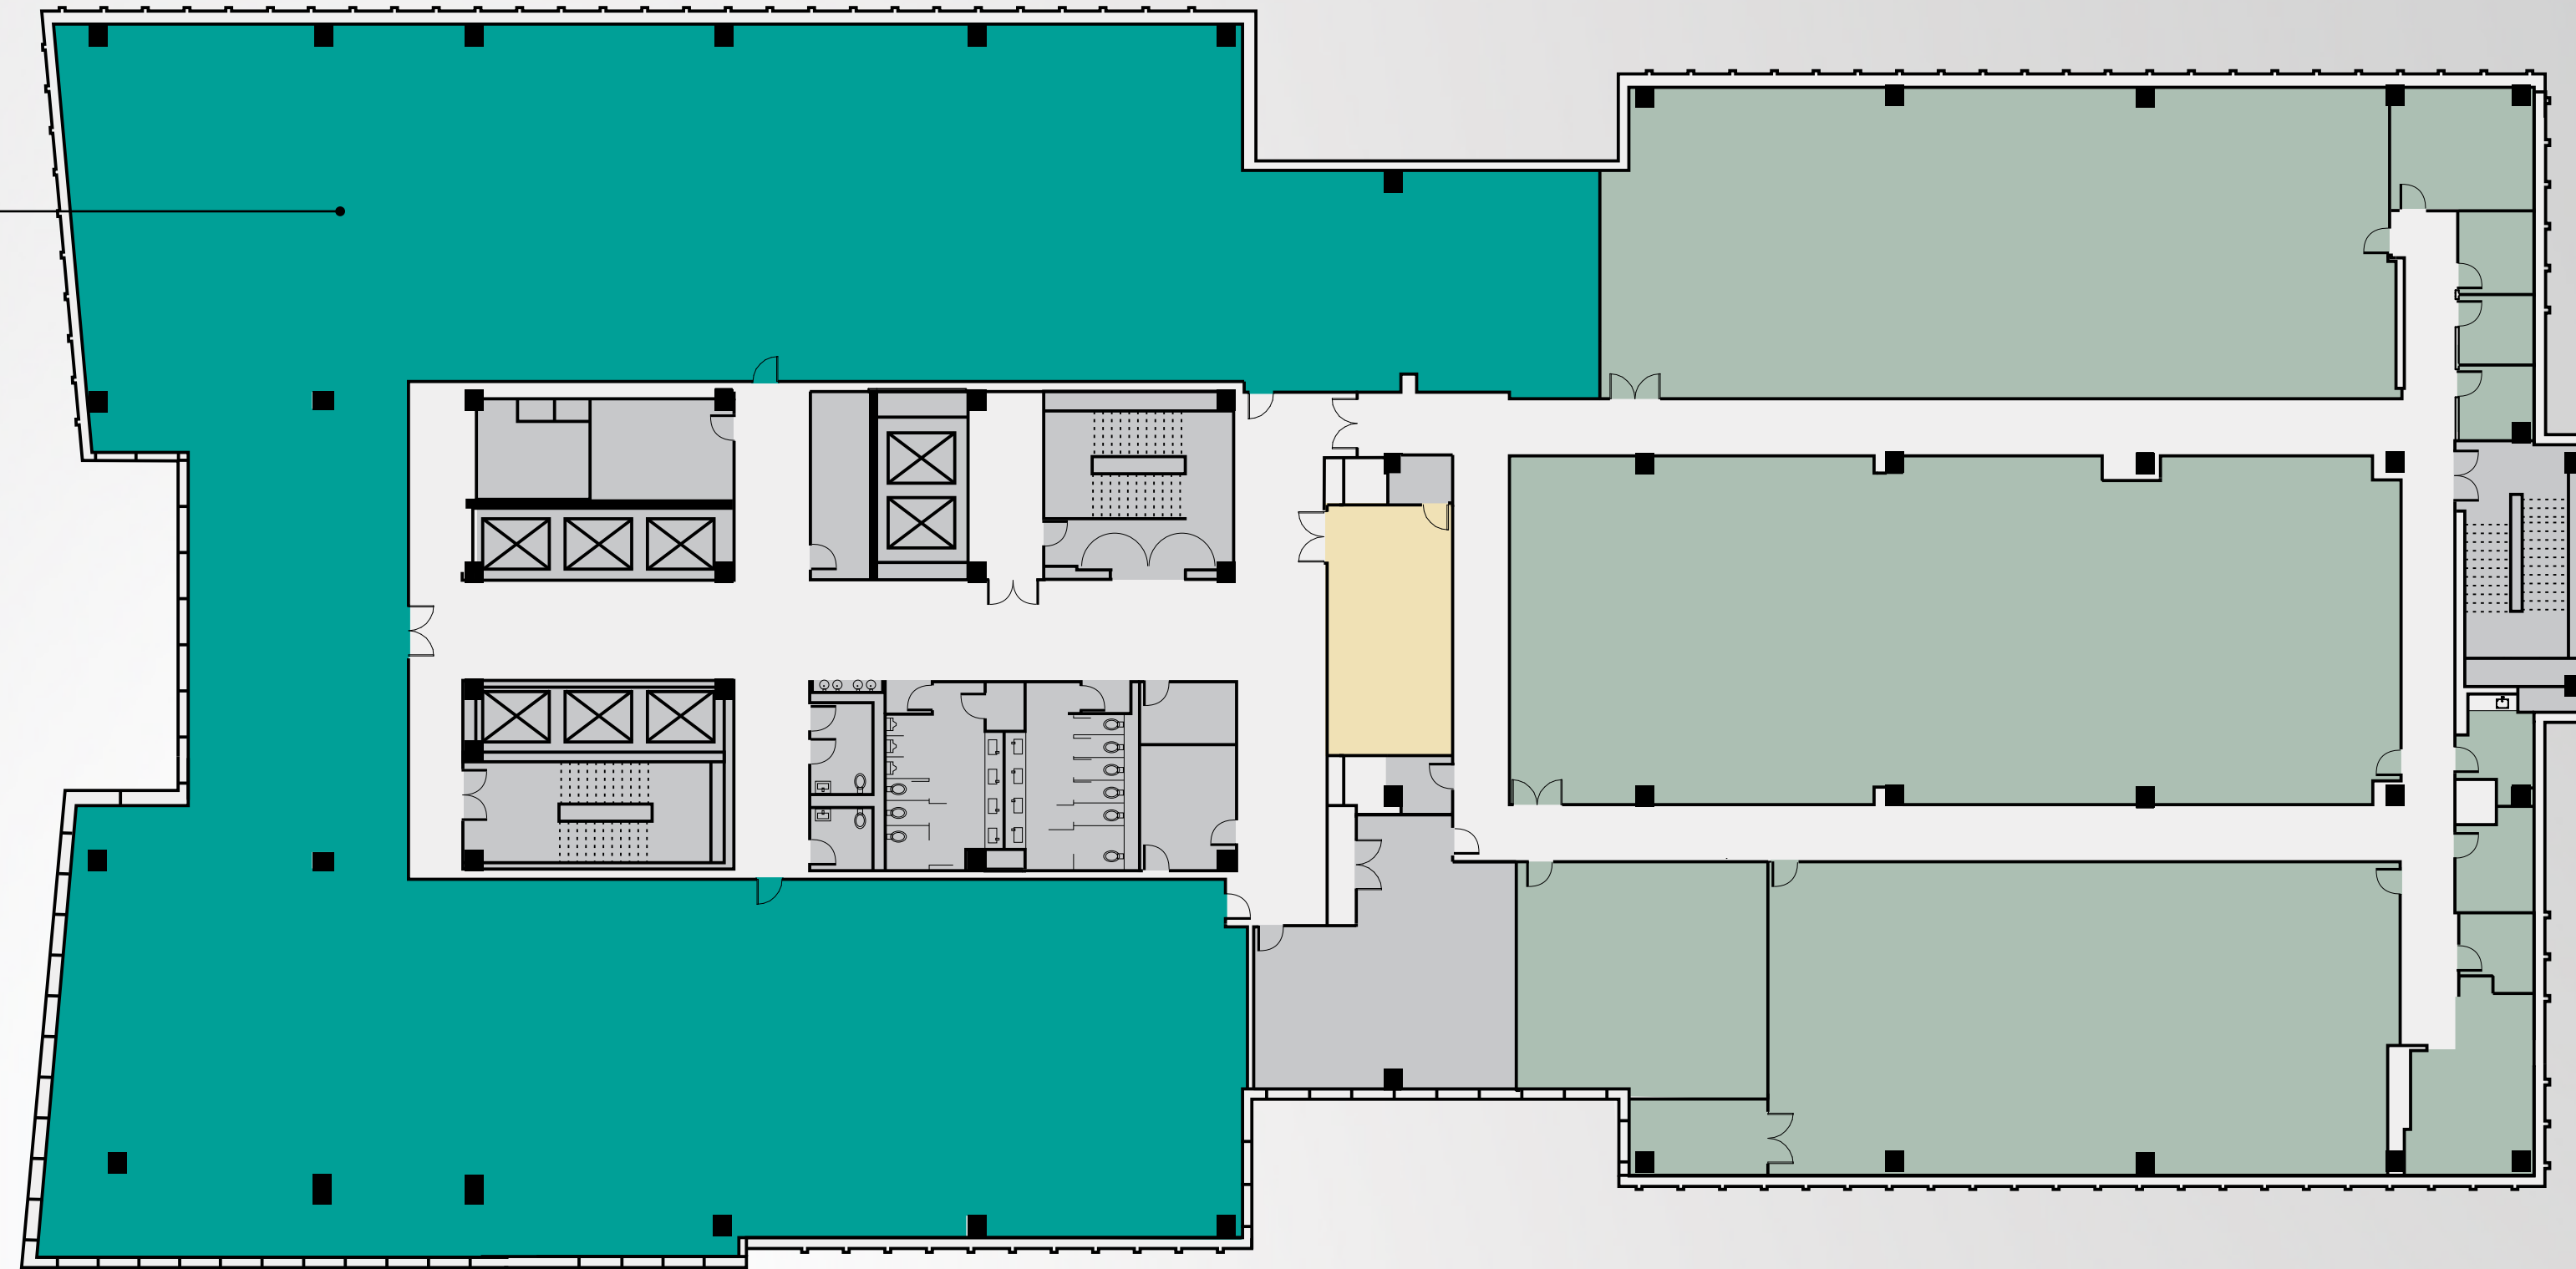

FUSE

at Mason Square

AVAILABLE

1st Floor

2,296 RSF

-  Available Space
-  Available Retail
-  George Mason University
-  Shared Lab
-  Amenities

2nd Floor

-  Available Space
-  Available Retail
-  George Mason University
-  Shared Lab
-  Amenities

3rd Floor

10,547 SF

Spark Suite D
3,246 RSF

Spark Suite C
1,939 RSF

Spark Suite B
1,874 RSF

Spark Suite A
1,730 RSF

Spark Suite E
1,758 RSF

Maker Space

Robotics Assembly
& Workstations

Robotics High
Bay Testing

Cafe

-  Available Space
-  Available Retail
-  George Mason University
-  Shared Lab
-  Amenities

4th Floor

12,548 RSF

-  Available Space
-  Available Retail
-  George Mason University
-  Shared Lab
-  Amenities

5th Floor

18,927 RSF

Secure Research Floor

-  Available Space
-  Available Retail
-  George Mason University
-  Shared Lab
-  Amenities

6th Floor

10,098 RSF

-  Available Space
-  Available Retail
-  George Mason University
-  Shared Lab
-  Amenities