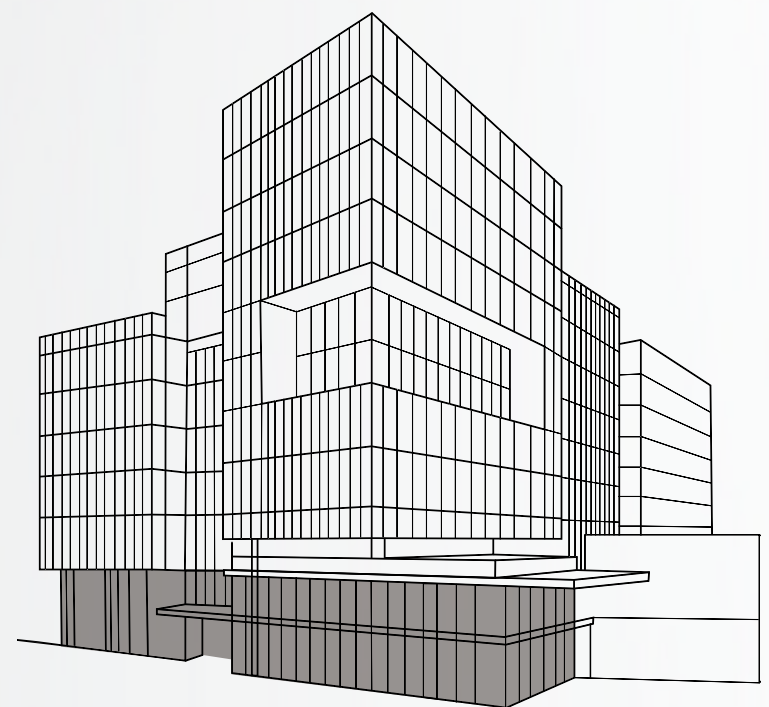

FUSE

at Mason Square

AVAILABLE

1st Floor

2,296 RSF

-  Available Space
-  Available Retail
-  George Mason University
-  Shared Lab
-  Amenities

2nd Floor

-  Available Space
-  Available Retail
-  George Mason University
-  Shared Lab
-  Amenities