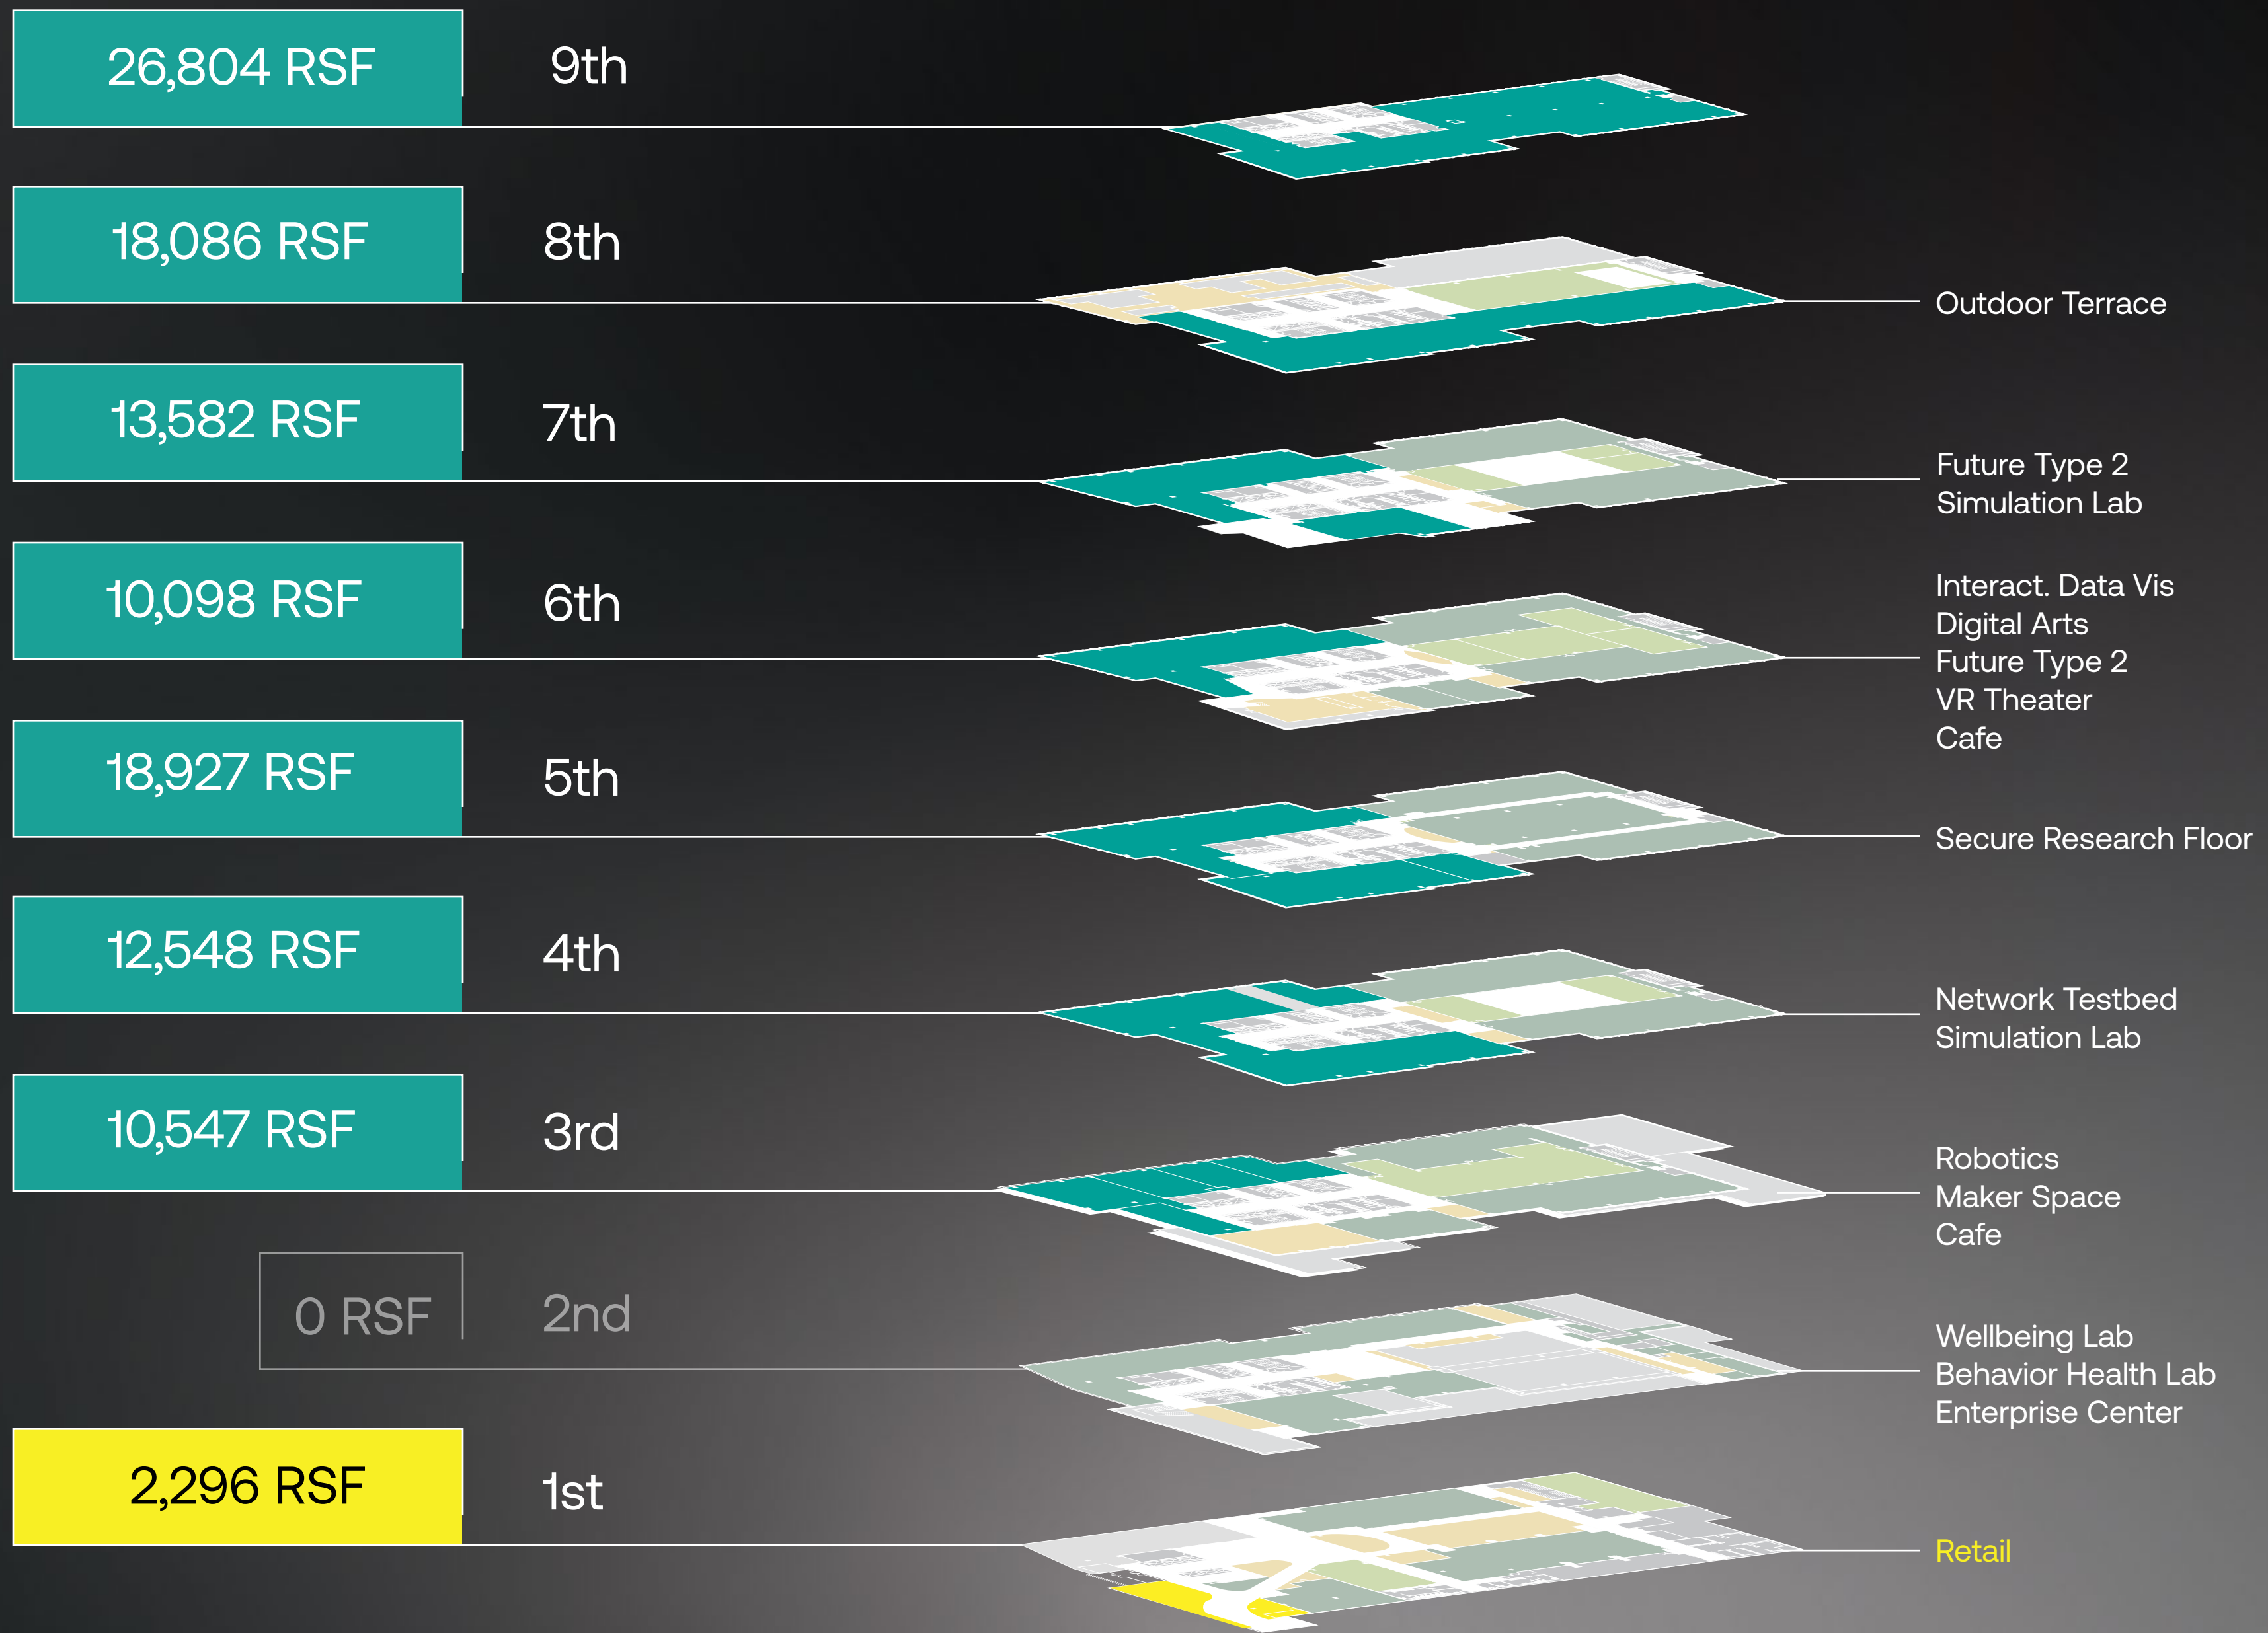

FUSE

at Mason Square

AVAILABLE

1st Floor

2,296 RSF

-  Available Space
-  Available Retail
-  George Mason University
-  Shared Lab
-  Amenities

2nd Floor

-  Available Space
-  Available Retail
-  George Mason University
-  Shared Lab
-  Amenities