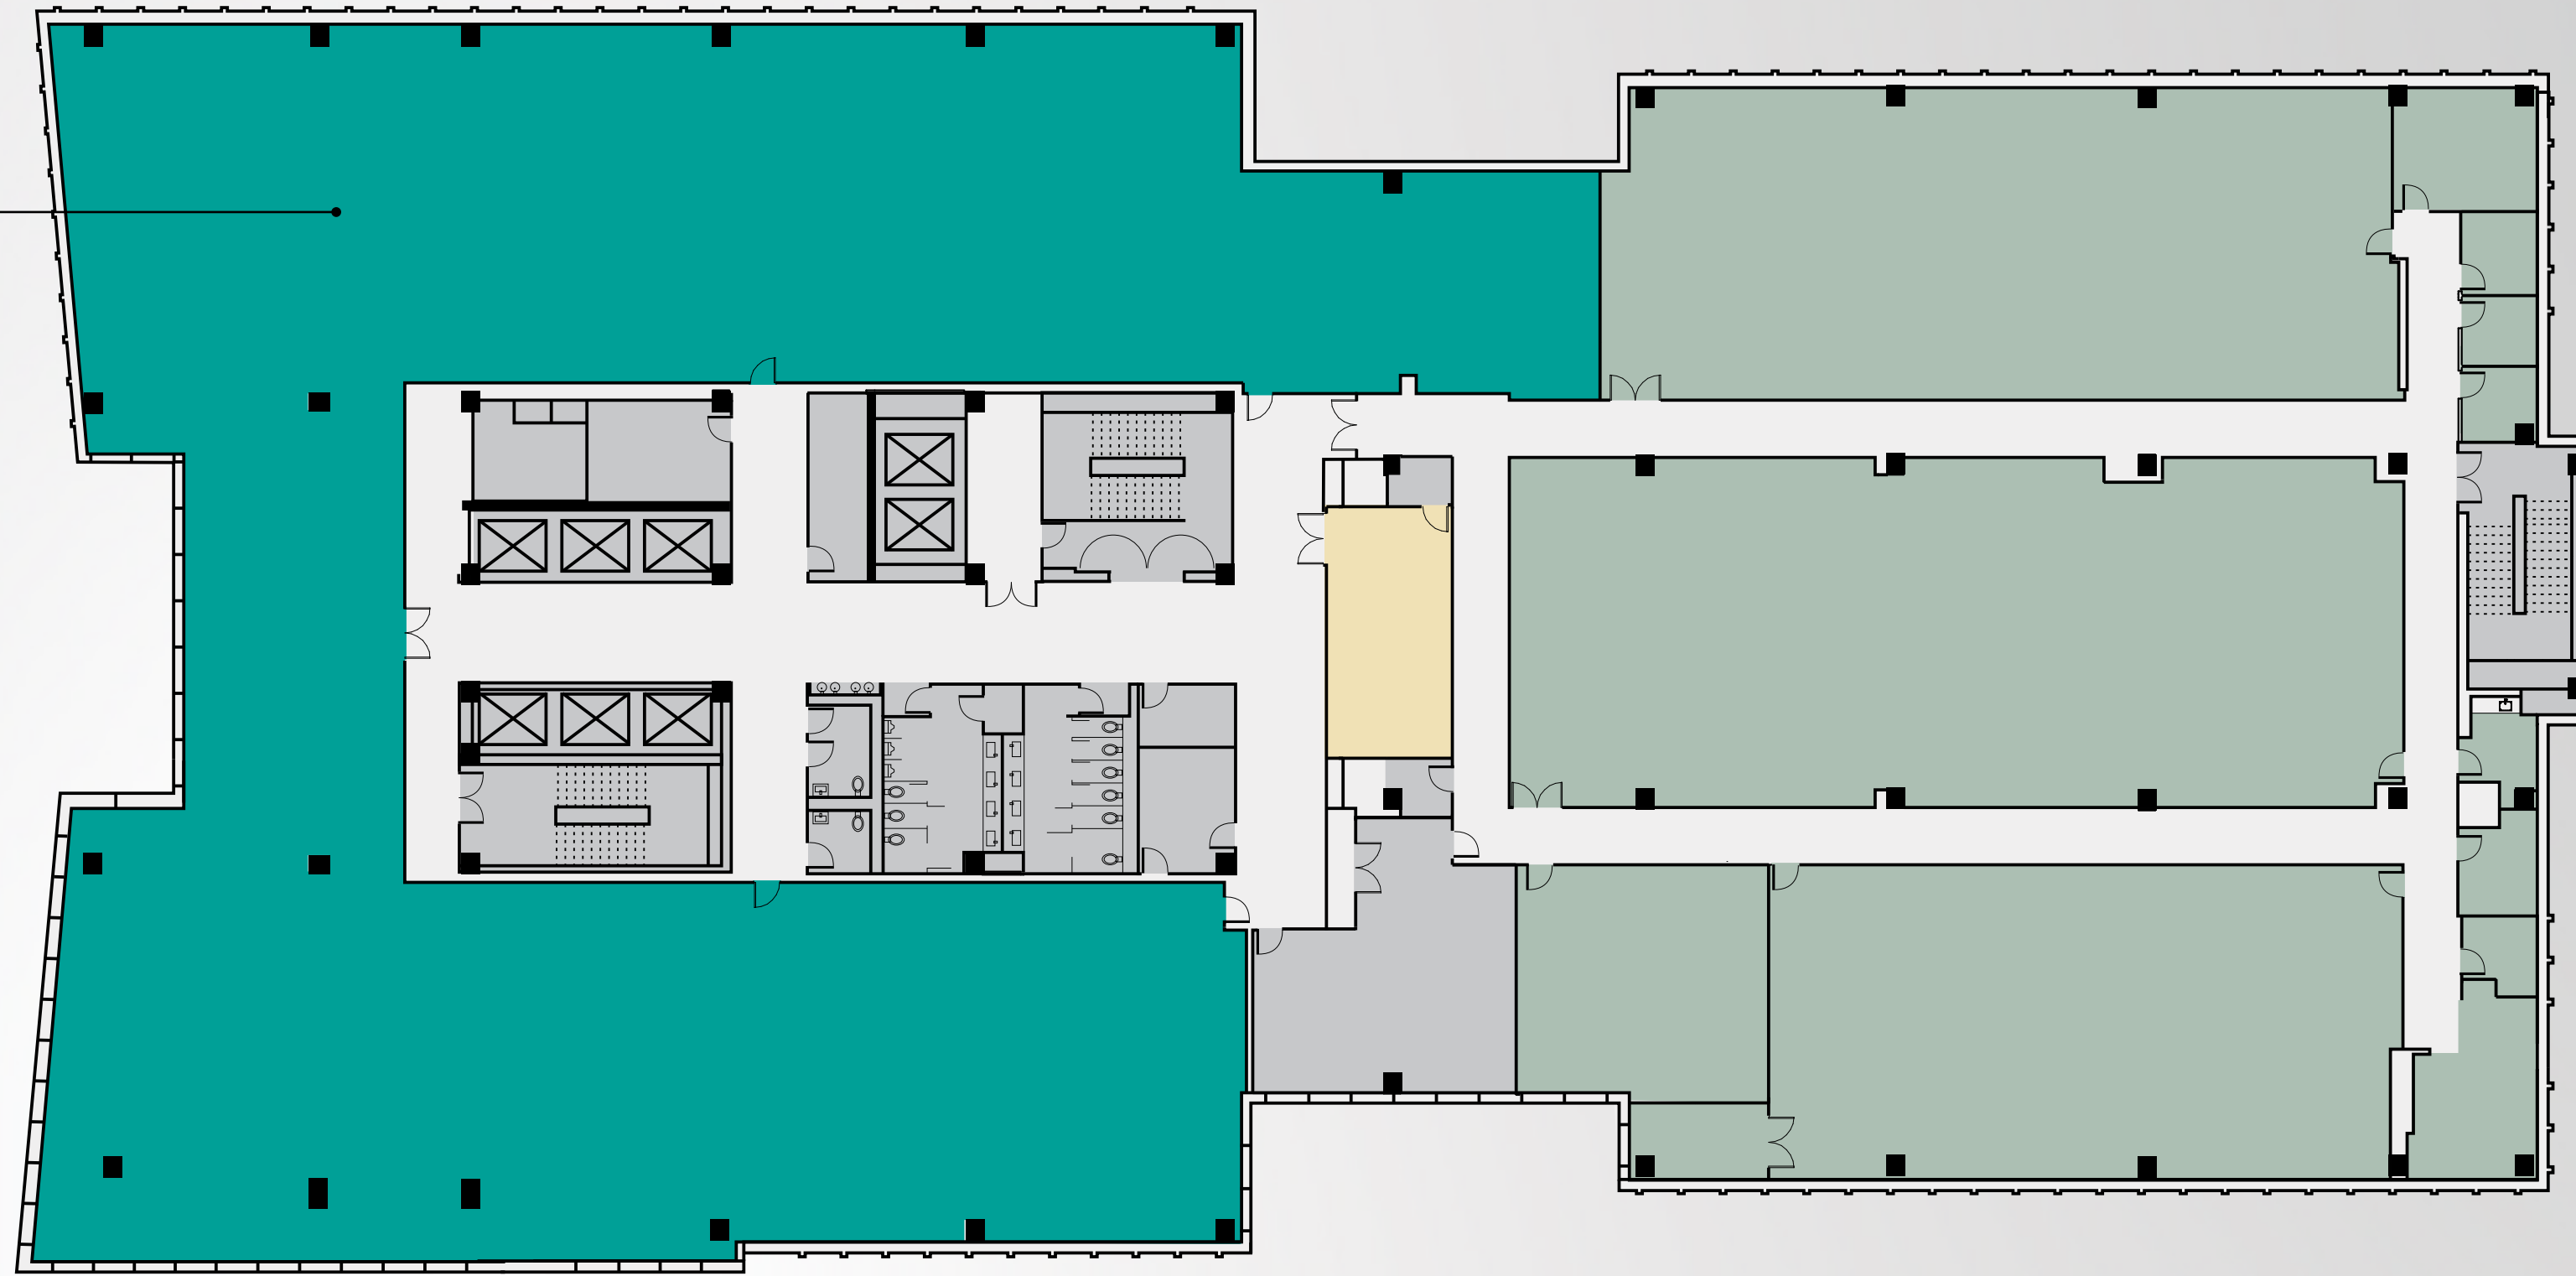

1st Floor

7,248 RSF

-  Available Space
-  Available Retail
-  George Mason University
-  Shared Lab
-  Amenities

2nd Floor

-  Available Space
-  Available Retail
-  George Mason University
-  Shared Lab
-  Amenities

3rd Floor

10,542 RSF

-  Available Space
-  Available Retail
-  George Mason University
-  Shared Lab
-  Amenities

4th Floor

16,708 RSF

-  Available Space
-  Available Retail
-  George Mason University
-  Shared Lab
-  Amenities

5th Floor

15,418 RSF

Secure Research Floor

-  Available Space
-  Available Retail
-  George Mason University
-  Shared Lab
-  Amenities

6th Floor

10,069 RSF

-  Available Space
-  Available Retail
-  George Mason University
-  Shared Lab
-  Amenities

9th Floor

26,778 RSF

-  Available Space
-  Available Retail
-  George Mason University
-  Shared Lab
-  Amenities