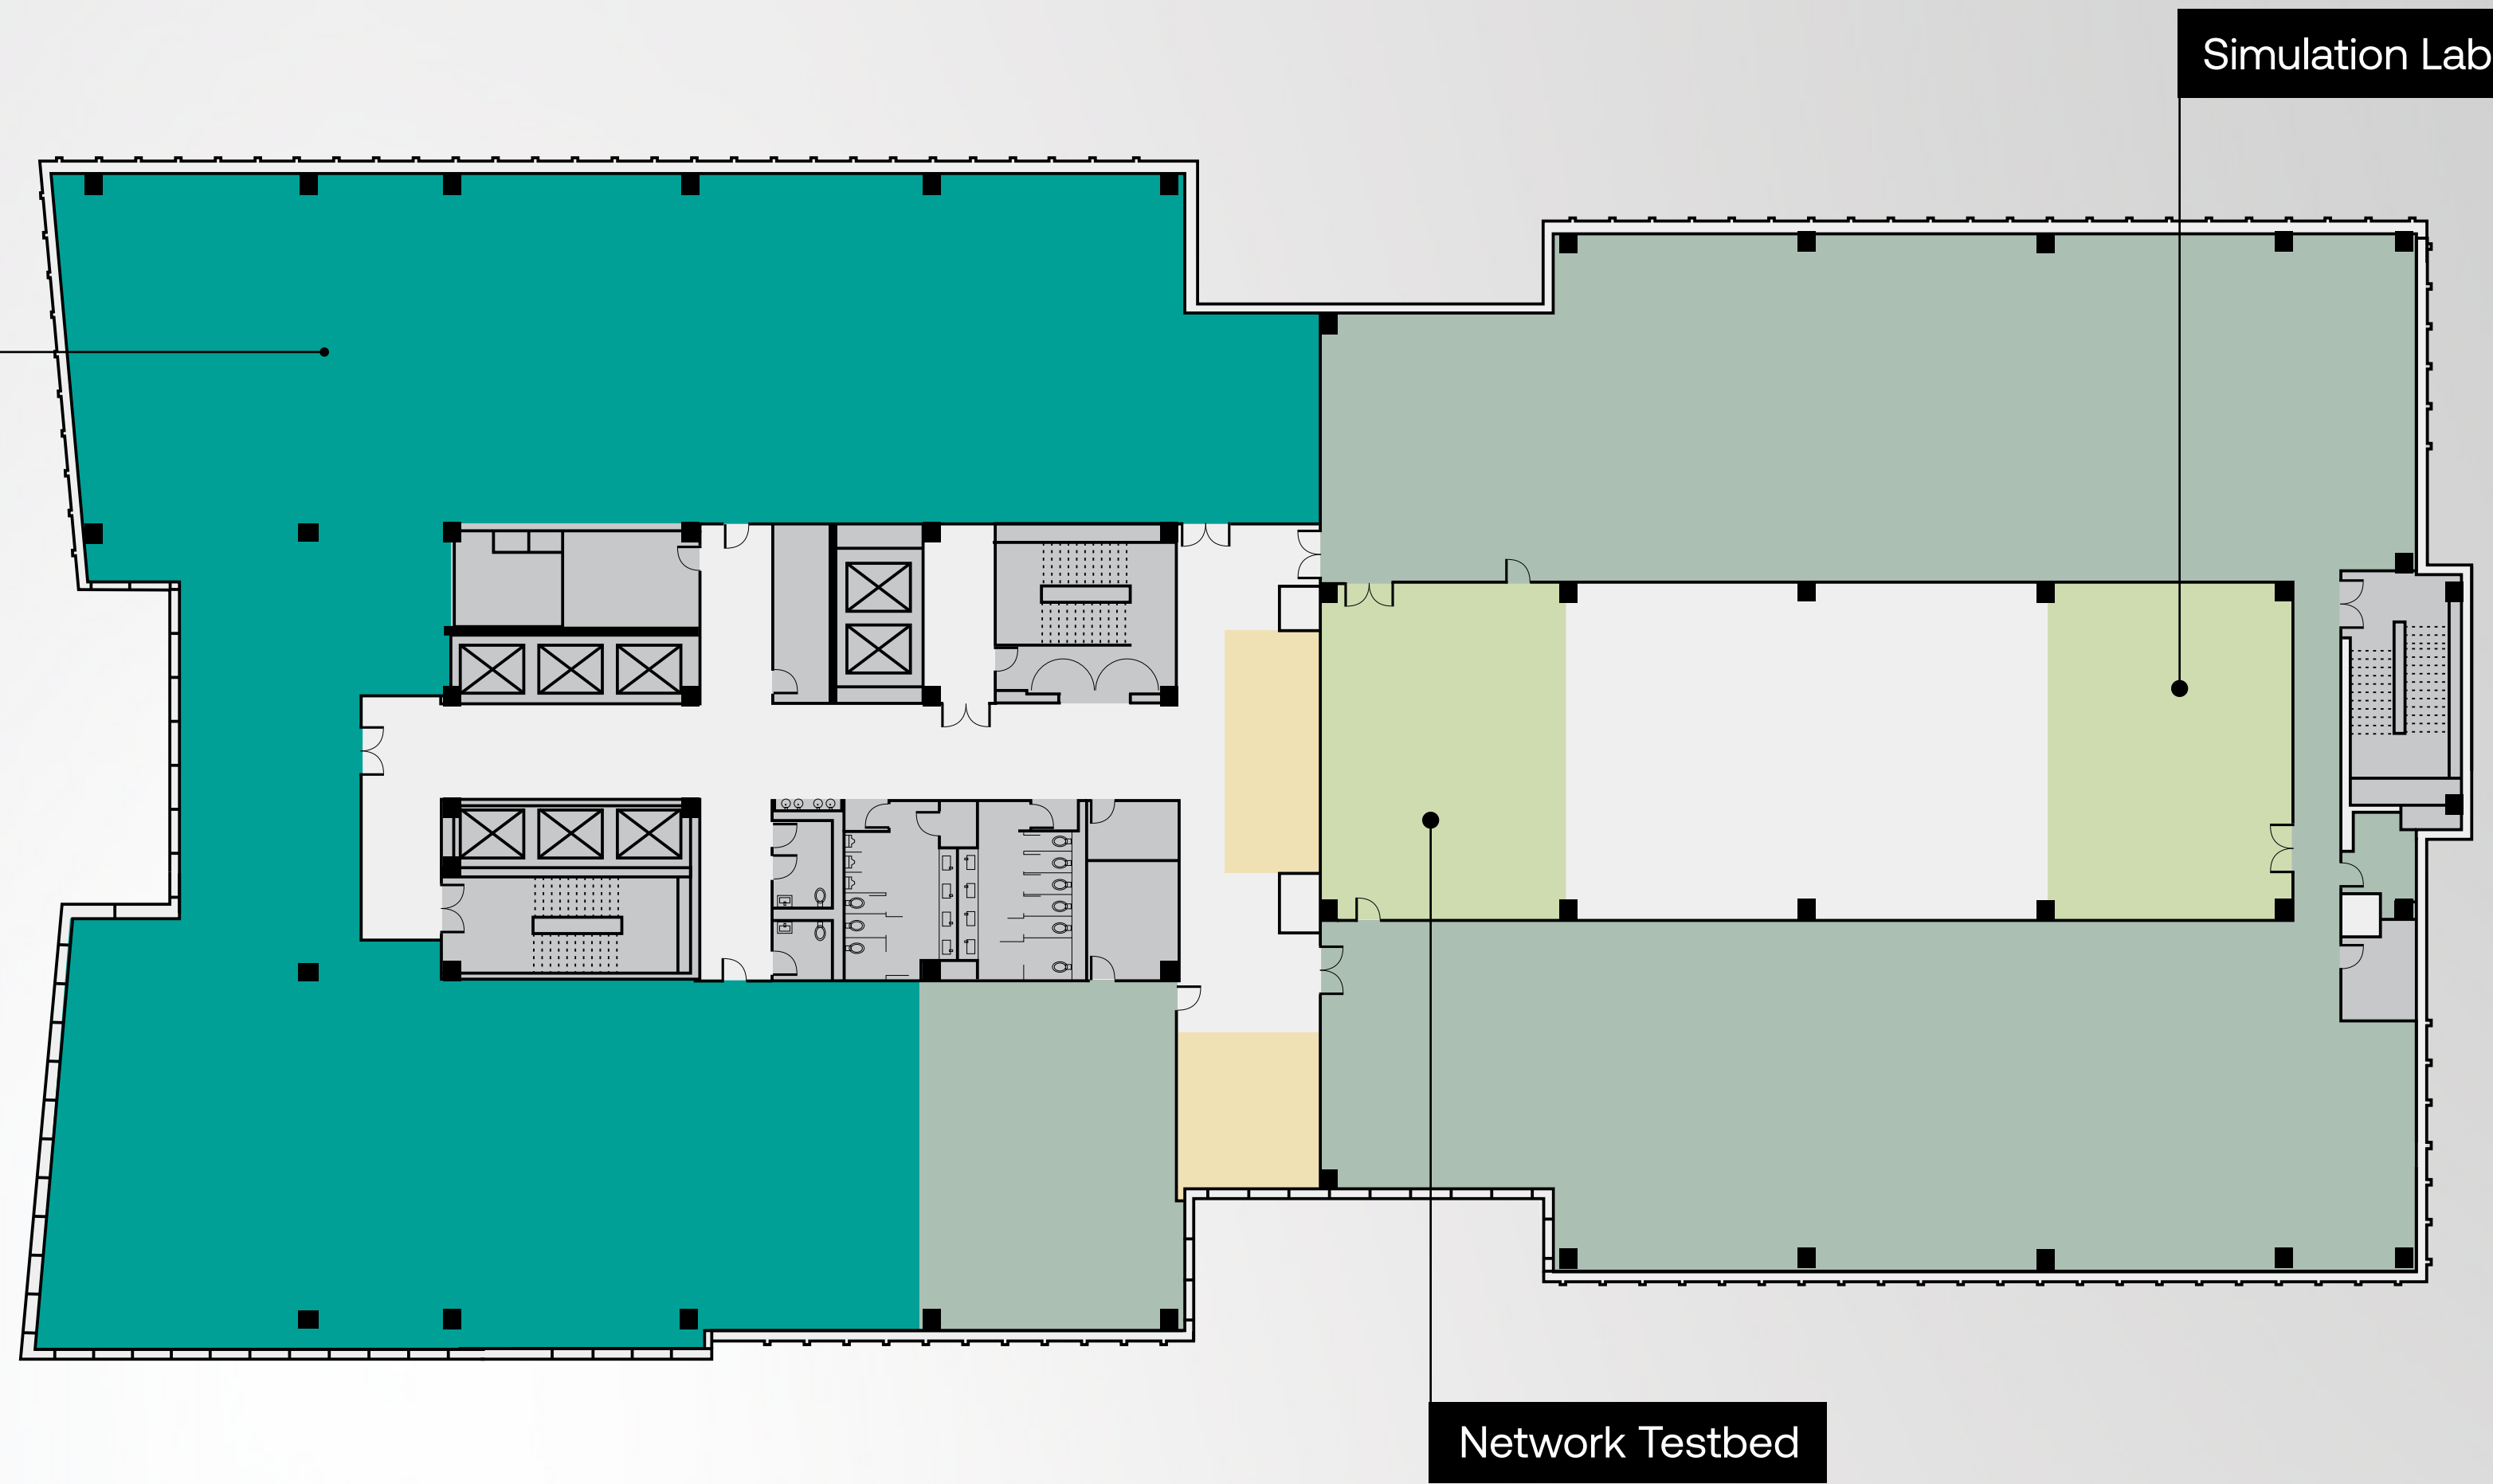

1st Floor

7,248 RSF

-  Available Space
-  Available Retail
-  George Mason University
-  Shared Lab
-  Amenities

2nd Floor

-  Available Space
-  Available Retail
-  George Mason University
-  Shared Lab
-  Amenities

3rd Floor

10,542 RSF

-  Available Space
-  Available Retail
-  George Mason University
-  Shared Lab
-  Amenities

4th Floor

16,708 RSF

-  Available Space
-  Available Retail
-  George Mason University
-  Shared Lab
-  Amenities

5th Floor

15,418 RSF

Secure Research Floor

-  Available Space
-  Available Retail
-  George Mason University
-  Shared Lab
-  Amenities

6th Floor

10,069 RSF

-  Available Space
-  Available Retail
-  George Mason University
-  Shared Lab
-  Amenities

9th Floor

26,778 RSF

-  Available Space
-  Available Retail
-  George Mason University
-  Shared Lab
-  Amenities