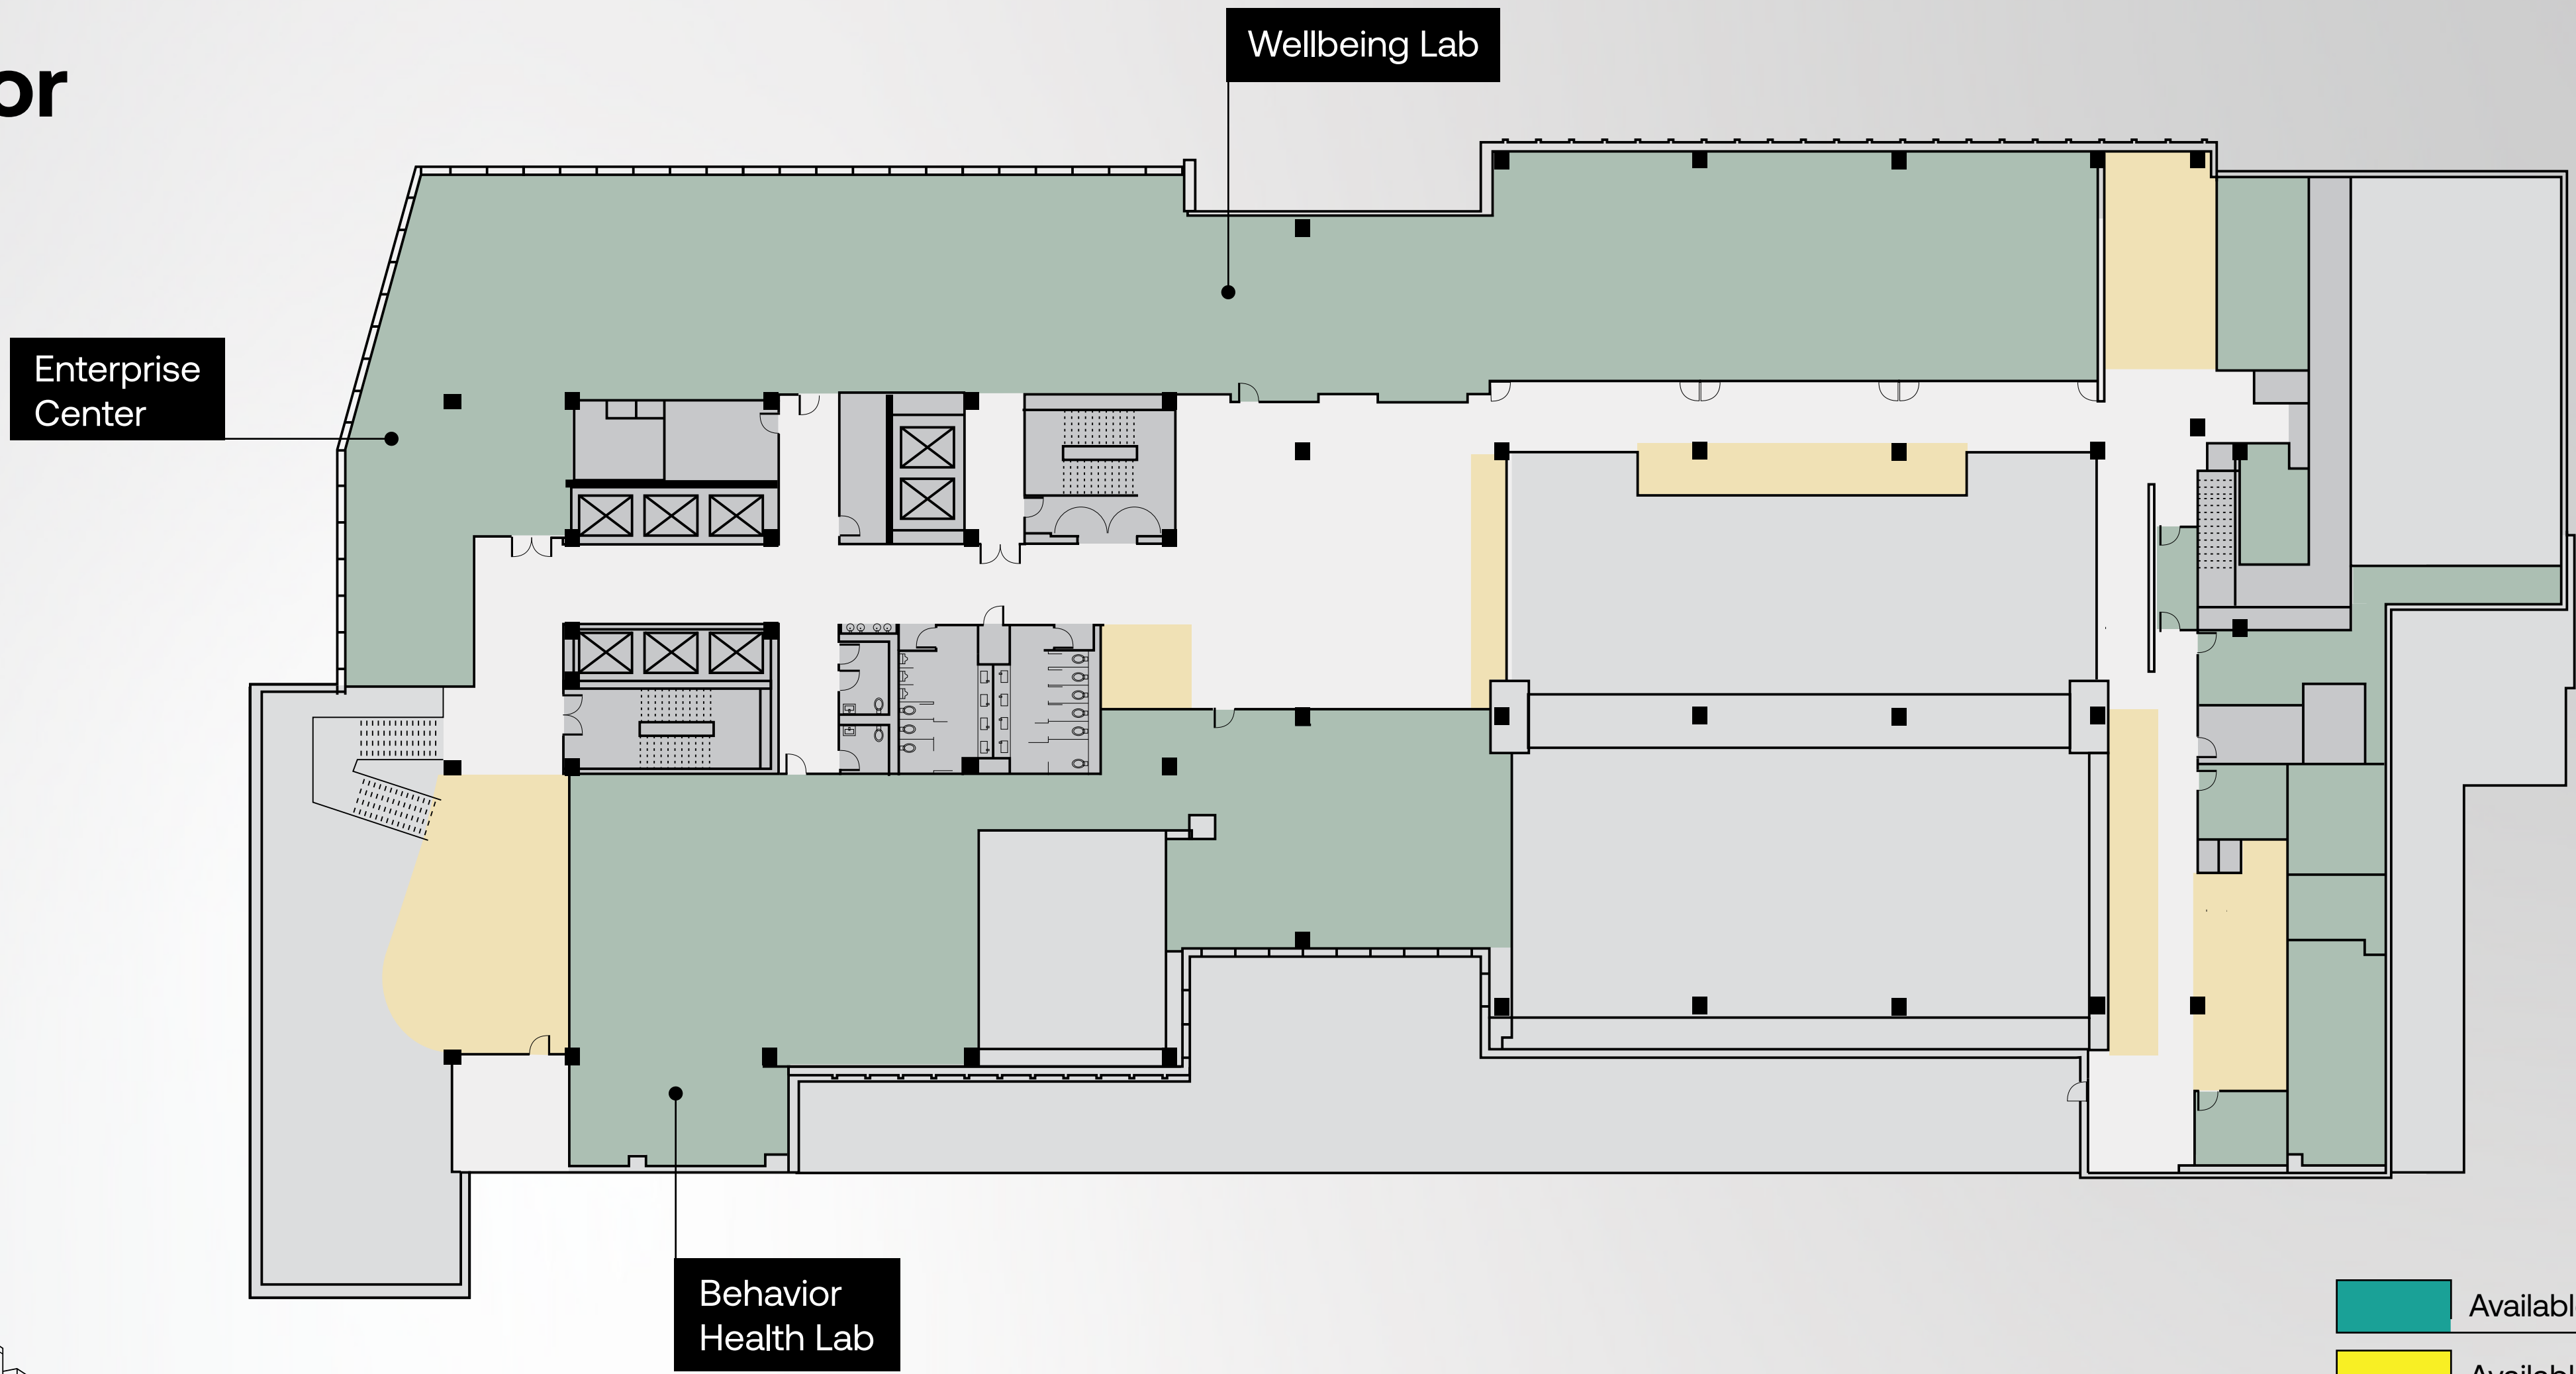

1st Floor

7,248 RSF

-  Available Space
-  Available Retail
-  George Mason University
-  Shared Lab
-  Amenities

2nd Floor

-  Available Space
-  Available Retail
-  George Mason University
-  Shared Lab
-  Amenities

3rd Floor

10,542 RSF

-  Available Space
-  Available Retail
-  George Mason University
-  Shared Lab
-  Amenities

4th Floor

16,708 RSF

-  Available Space
-  Available Retail
-  George Mason University
-  Shared Lab
-  Amenities

5th Floor

15,418 RSF

Secure Research Floor

-  Available Space
-  Available Retail
-  George Mason University
-  Shared Lab
-  Amenities

6th Floor

10,069 RSF

-  Available Space
-  Available Retail
-  George Mason University
-  Shared Lab
-  Amenities

9th Floor

26,778 RSF

-  Available Space
-  Available Retail
-  George Mason University
-  Shared Lab
-  Amenities