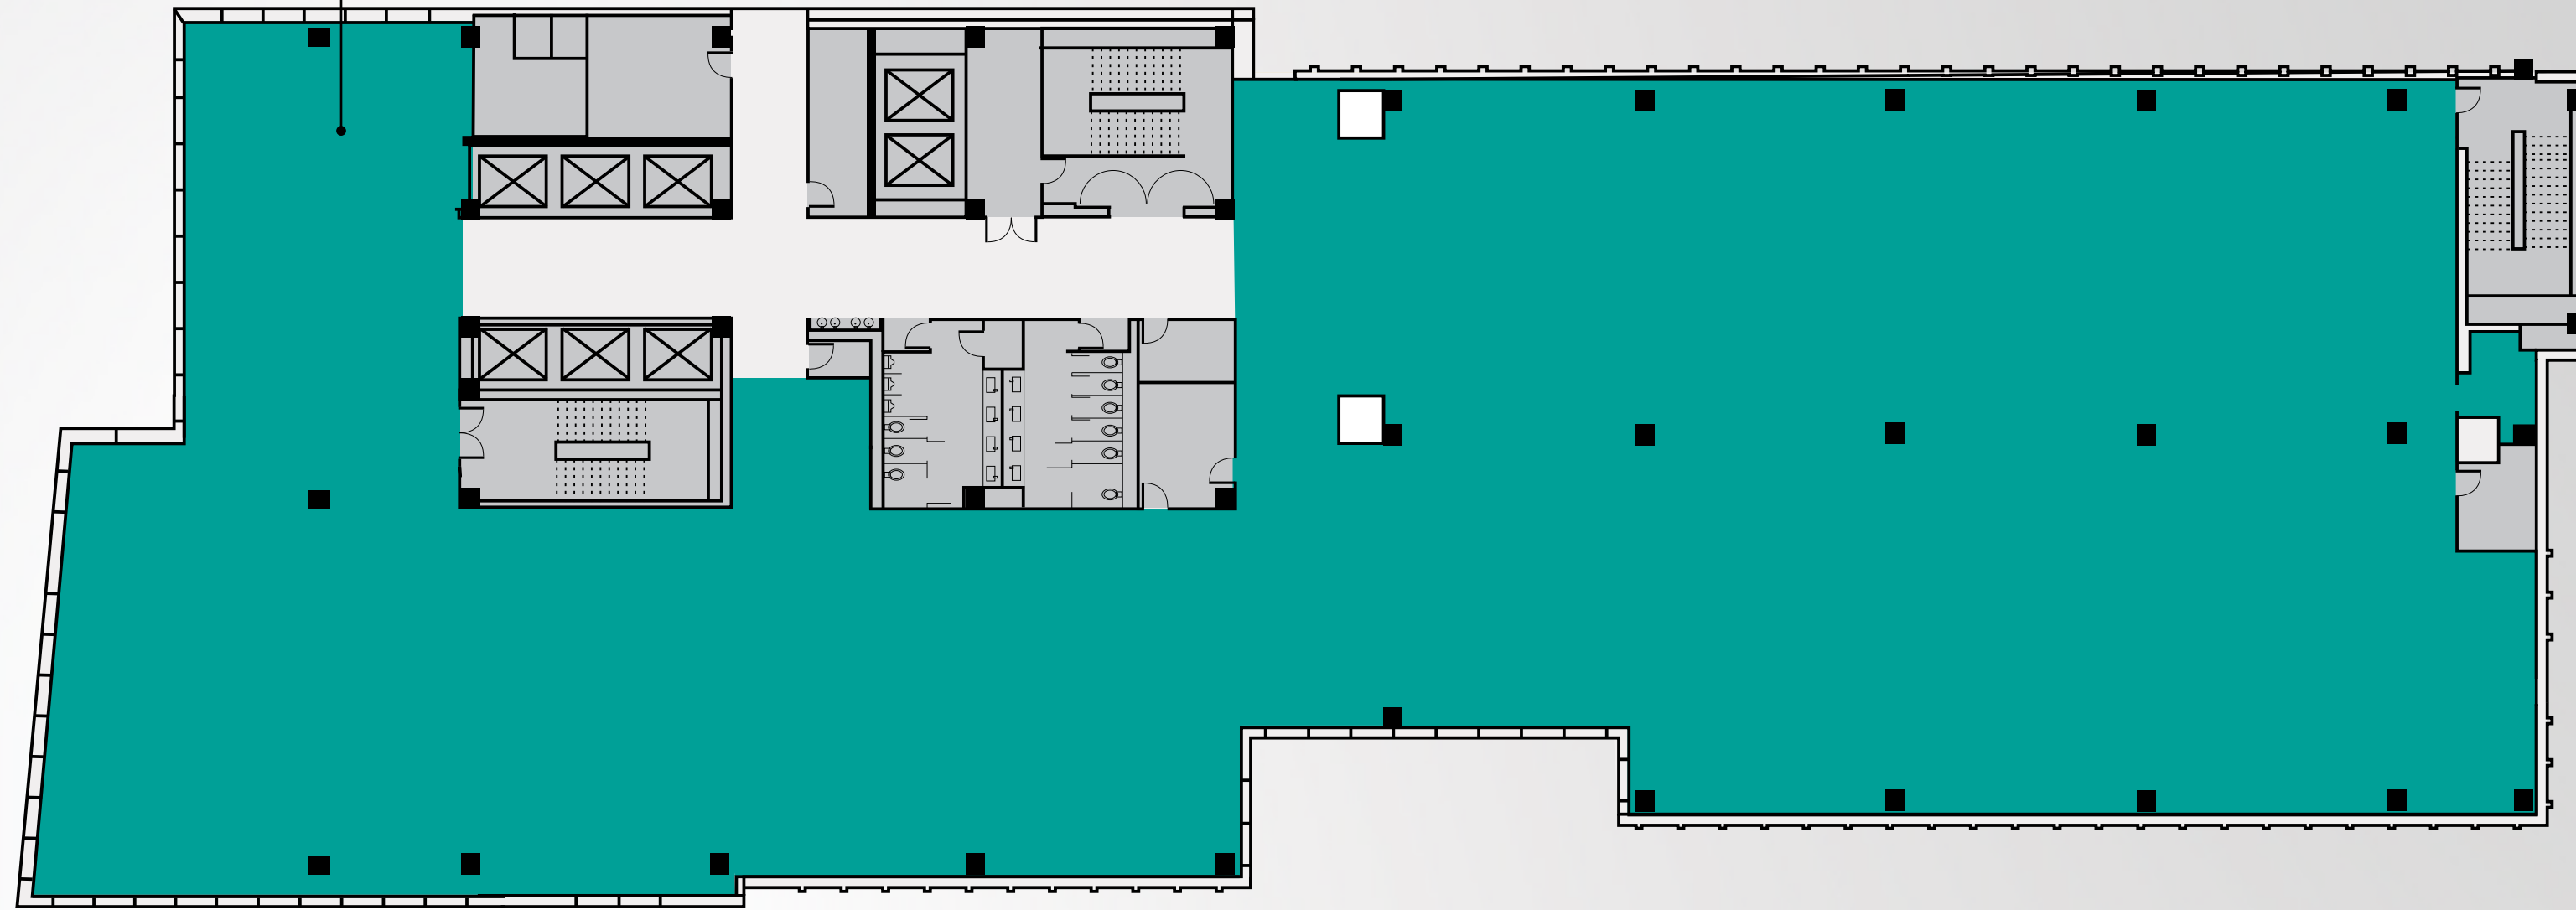

5th Floor

15,418 RSF

Secure Research Floor

-  Available Space
-  Available Retail
-  George Mason University
-  Shared Lab
-  Amenities

6th Floor

10,069 RSF

-  Available Space
-  Available Retail
-  George Mason University
-  Shared Lab
-  Amenities

7th Floor

13,557 RSF

- Available Space
- Available Retail
- George Mason University
- Shared Lab
- Amenities

8th Floor

17,887 RSF

Outdoor Terrace

-  Available Space
-  Available Retail
-  George Mason University
-  Shared Lab
-  Amenities

9th Floor

26,778 RSF

-  Available Space
-  Available Retail
-  George Mason University
-  Shared Lab
-  Amenities