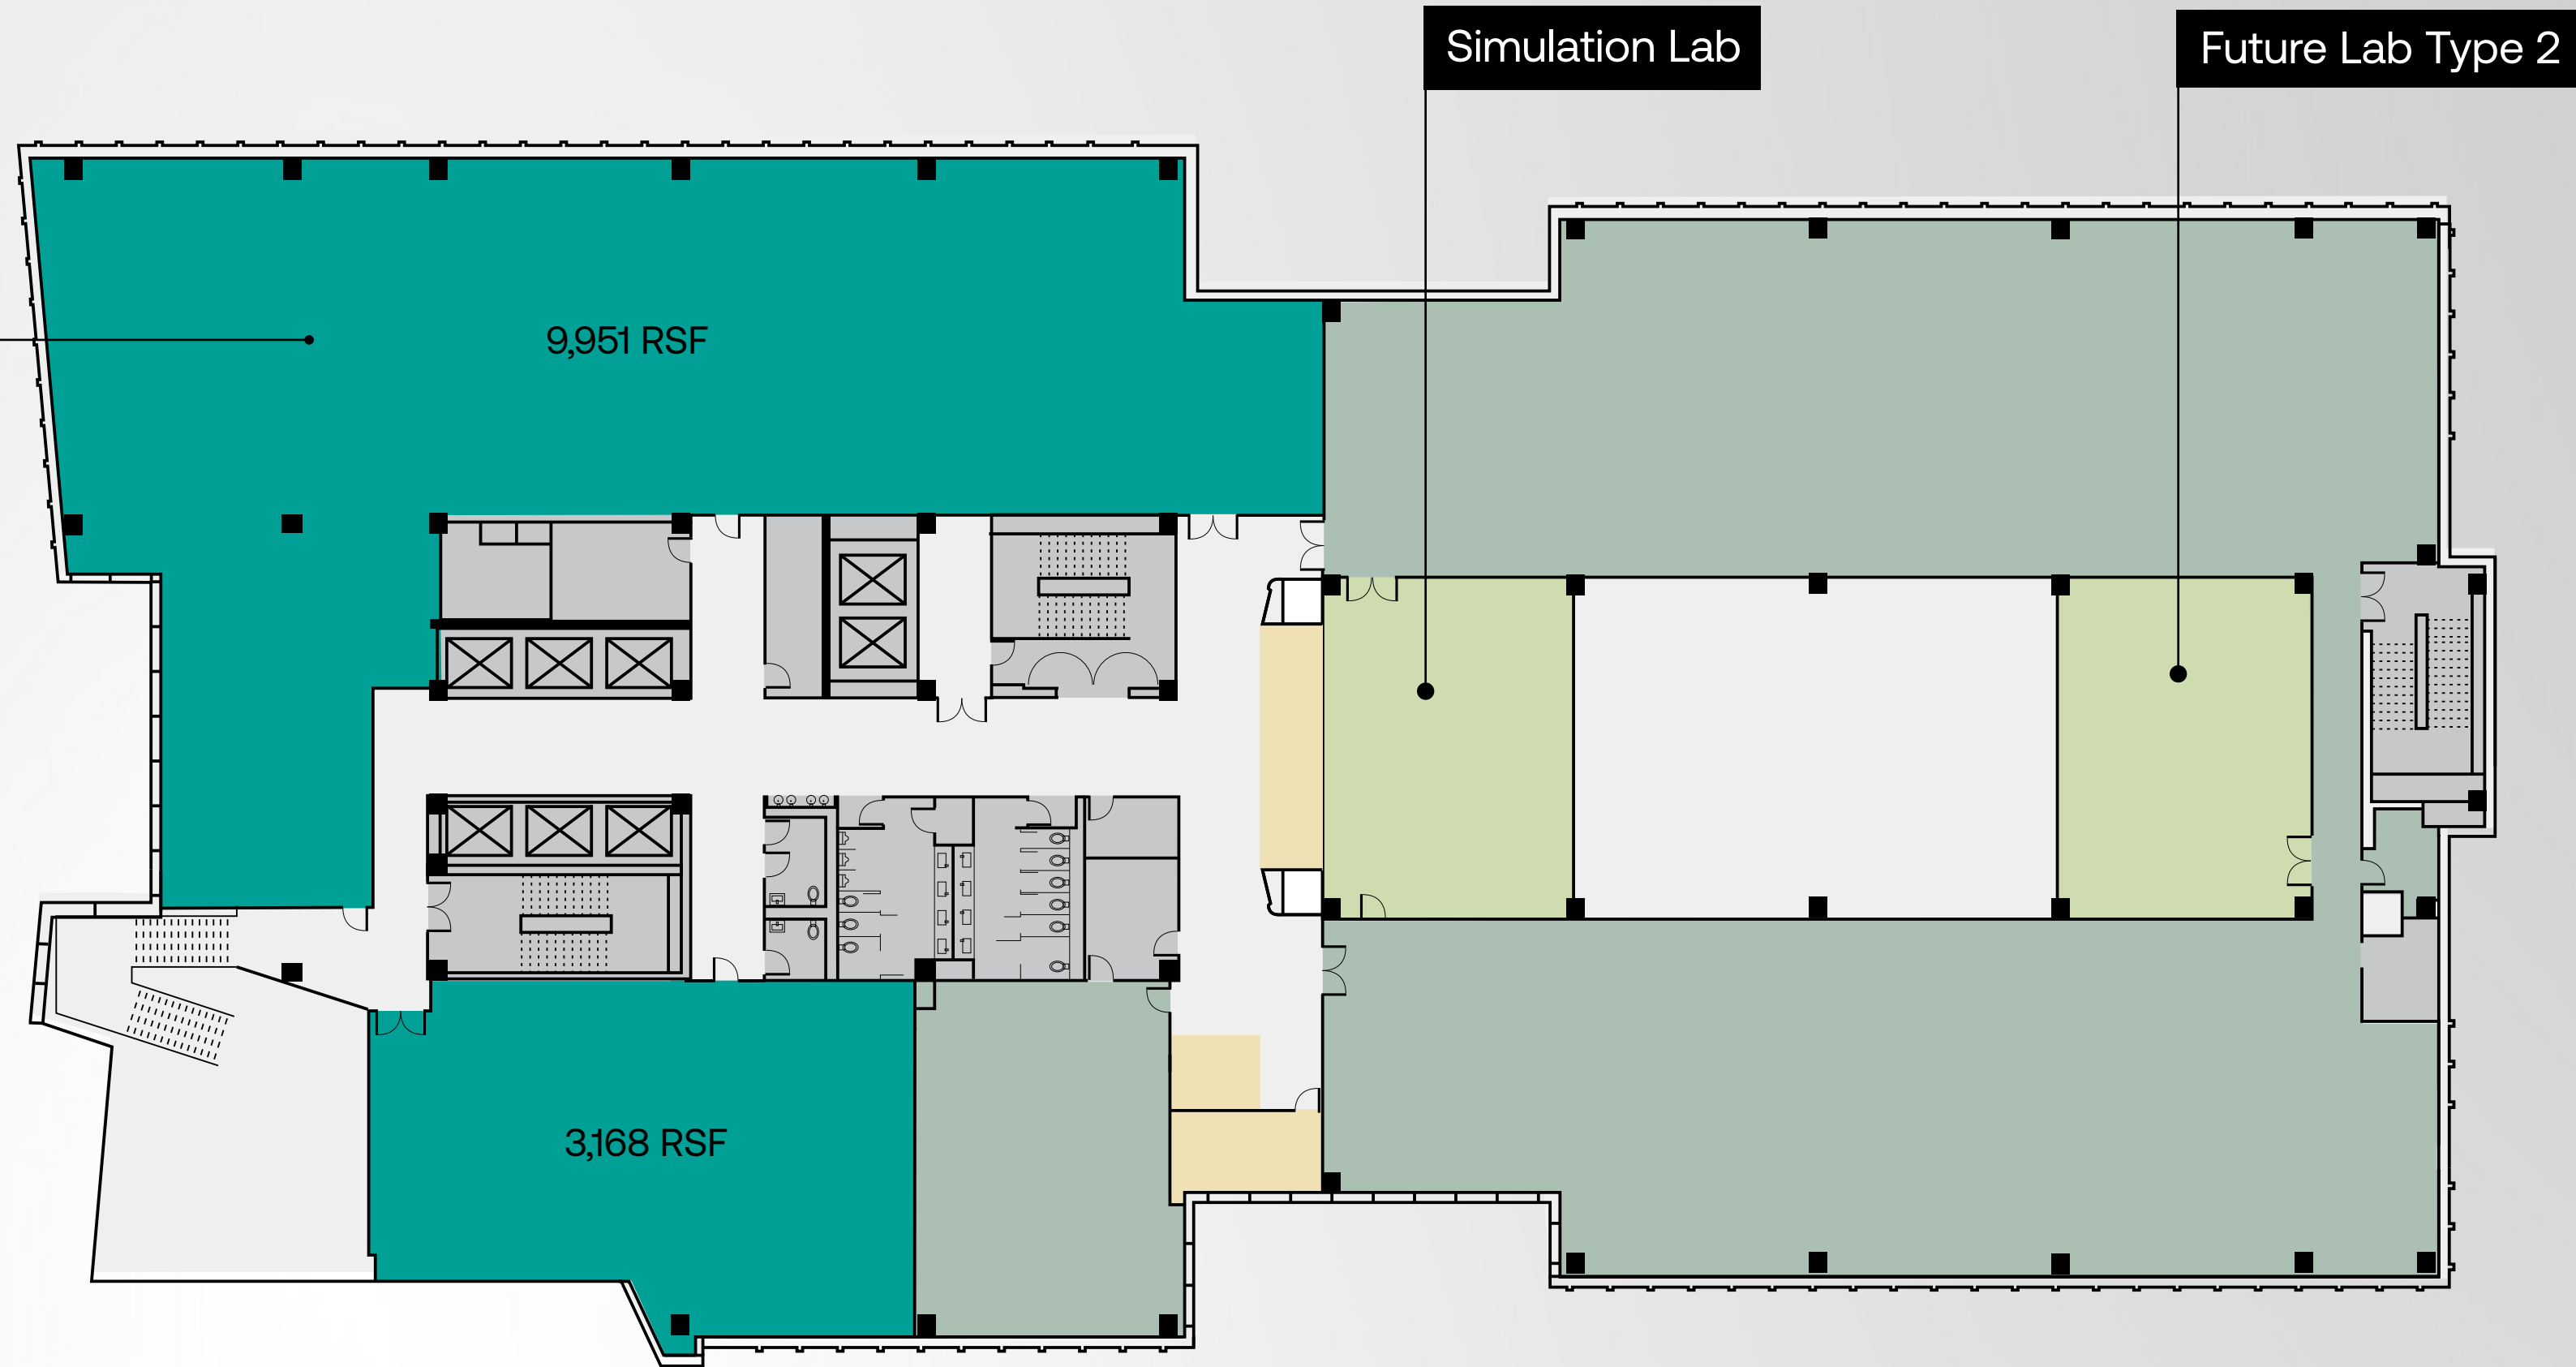

3rd Floor

10,542 RSF

-  Available Space
-  Available Retail
-  George Mason University
-  Shared Lab
-  Amenities

4th Floor

16,708 RSF

-  Available Space
-  Available Retail
-  George Mason University
-  Shared Lab
-  Amenities

5th Floor

15,418 RSF

Secure Research Floor

-  Available Space
-  Available Retail
-  George Mason University
-  Shared Lab
-  Amenities

6th Floor

10,069 RSF

-  Available Space
-  Available Retail
-  George Mason University
-  Shared Lab
-  Amenities

7th Floor

13,557 RSF

- Available Space
- Available Retail
- George Mason University
- Shared Lab
- Amenities

8th Floor

17,887 RSF

Outdoor Terrace

-  Available Space
-  Available Retail
-  George Mason University
-  Shared Lab
-  Amenities

9th Floor

26,778 RSF

-  Available Space
-  Available Retail
-  George Mason University
-  Shared Lab
-  Amenities